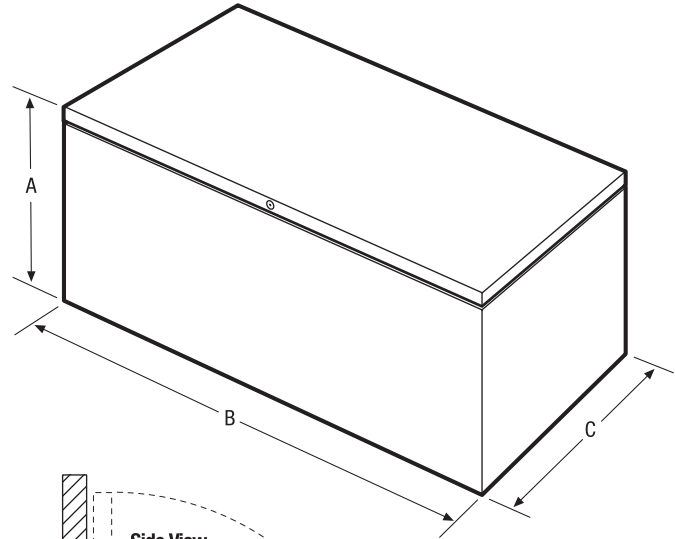

FRIGIDAIRE

GALLERY.

Freezer

GLFC2528F W

Manual Defrost
25 Cu. Ft. Chest

Product Dimensions

Height (Including Lid)	35"
Width	73-1/4"
Depth	29-1/2"

More Easy-To-Use Features

Store-More™ Capacity

Our large capacity freezer gives you room to store more.

Store-More™ Removable Basket

Convenient lift-out storage for easy access to most small frozen items or items that are most frequently accessed.

Lock with Pop-Out Key

Key is automatically ejected upon locking for maximum security.

Features	
Defrost	Manual
Adjustable Temperature Control	Yes
Interior Lighting	Bright
Store-More™ Removable Baskets	3
Food Organization System	Yes
Defrost Water Drain	Yes
Lid Handle	Yes
Lock with Pop-Out Key	Yes
Temp Alarm System	Yes
Power On Light	Yes
Certifications	
CSA Rating	Household
Specifications	
Total Capacity (Cu. Ft.)	24.9
Annual Energy (kWH)	568
Annual Energy Cost (.1065/kWH)	\$61
Power Supply Connection Location	Bottom Rear
Voltage Rating	115V/60Hz/5A
Connected Load (kW rating) @ 115 Volts ¹	.6
Amps @ 115 Volts	5
Minimum Circuit Required (Amps)	15
Shipping Weight (Approx.)	224 Lbs.

NOTE: For planning purposes only. Always consult local and national electric codes. Refer to Product Installation Guide for detailed installation instructions on the web at frigidaire.com.

Product Dimensions	
A - Height (Including Lid)	35"
B - Width	73-1/4"
C - Depth	29-1/2"
D - Height with Lid Open 90°	60-13/16"