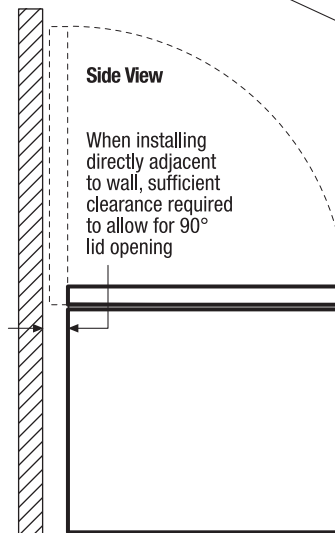

Lock with Pop-Out Key

Key is automatically ejected upon locking for maximum security.

Features	
Defrost	Manual
Adjustable Temperature Control	Yes
Interior Lighting	Bright
Store-More™ Removable Baskets	3
Food Organization System	Yes
Defrost Water Drain	Yes
Lid Handle	Yes
Lock with Pop-Out Key	Yes
Temp Alarm System	Yes
Power On Light	Yes
Certifications	
CSA Rating	Household
Specifications	
Total Capacity (Cu. Ft.)	24.9
Annual Energy (kWH)	568
Annual Energy Cost (.1065/kWH)	\$61
Power Supply Connection Location	Bottom Rear
Voltage Rating	115V/60Hz/5A
Connected Load (kW rating) @ 115 Volts ¹	.6
Amps @ 115 Volts	5
Minimum Circuit Required (Amps)	15
Shipping Weight (Approx.)	224 Lbs.

NOTE: For planning purposes only. Always consult local and national electric codes. Refer to Product Installation Guide for detailed installation instructions on the web at frigidaire.com.

Product Dimensions	
A - Height (Including Lid)	35"
B - Width	73-1/4"
C - Depth	29-1/2"
D - Height with Lid Open 90°	60-13/16"