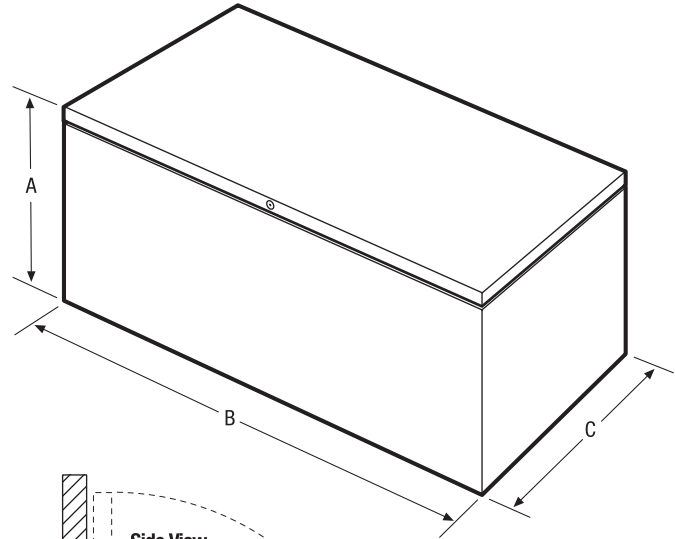

FRIGIDAIRE

GALLERY.

Freezer

GLFC2027F W

Manual Defrost
20 Cu. Ft. Chest

Product Dimensions

Height (Including Lid)	35"
Width	61-1/4"
Depth	29-1/2"

More Easy-To-Use Features

Store-More™ Capacity

Our large capacity freezer gives you room to store more.

Store-More™ Removable Basket

Convenient lift-out storage for easy access to most small frozen items or items that are most frequently accessed.

Lock with Pop-Out Key

Key is automatically ejected upon locking for maximum security.

Features	
Defrost	Manual
Adjustable Temperature Control	Yes
Interior Lighting	Bright
Store-More™ Removable Baskets	3
Food Organization System	Yes
Defrost Water Drain	Yes
Lid Handle	Yes
Lock with Pop-Out Key	Yes
Temp Alarm System	
Power On Light	Yes
Certifications	
CSA Rating	Household
Specifications	
Total Capacity (Cu. Ft.)	19.7
Annual Energy (kWH)	480
Annual Energy Cost (.1065/kWH)	\$51
Power Supply Connection Location	Bottom Rear
Voltage Rating	115V/60Hz/5A
Connected Load (kW rating) @ 115 Volts ¹	.6
Amps @ 115 Volts	5
Minimum Circuit Required (Amps)	15
Shipping Weight (Approx.)	195 Lbs.

NOTE: For planning purposes only. Always consult local and national electric codes. Refer to Product Installation Guide for detailed installation instructions on the web at frigidaire.com.

Product Dimensions	
A - Height (Including Lid)	35"
B - Width	61-1/4"
C - Depth	29-1/2"
D - Height with Lid Open 90°	60-13/16"