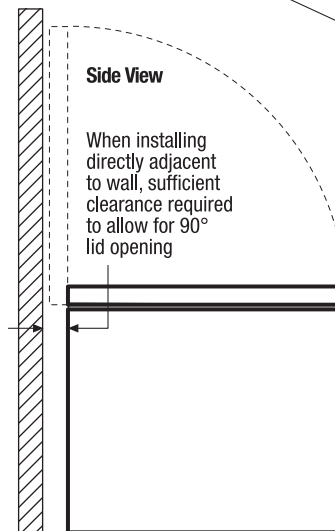

Lock with Pop-Out Key

Key is automatically ejected upon locking for maximum security.

Features	
Defrost	Manual
Adjustable Temperature Control	Yes
Interior Lighting	Bright
Store-More™ Removable Baskets	3
Food Organization System	Yes
Defrost Water Drain	Yes
Lid Handle	Yes
Lock with Pop-Out Key	Yes
Temp Alarm System	
Power On Light	Yes
Certifications	
CSA Rating	Household
Specifications	
Total Capacity (Cu. Ft.)	19.7
Annual Energy (kWH)	480
Annual Energy Cost (.1065/kWH)	\$51
Power Supply Connection Location	Bottom Rear
Voltage Rating	115V/60Hz/5A
Connected Load (kW rating) @ 115 Volts ¹	.6
Amps @ 115 Volts	5
Minimum Circuit Required (Amps)	15
Shipping Weight (Approx.)	195 Lbs.

NOTE: For planning purposes only. Always consult local and national electric codes. Refer to Product Installation Guide for detailed installation instructions on the web at frigidaire.com.

Product Dimensions	
A - Height (Including Lid)	35"
B - Width	61-1/4"
C - Depth	29-1/2"
D - Height with Lid Open 90°	60-13/16"