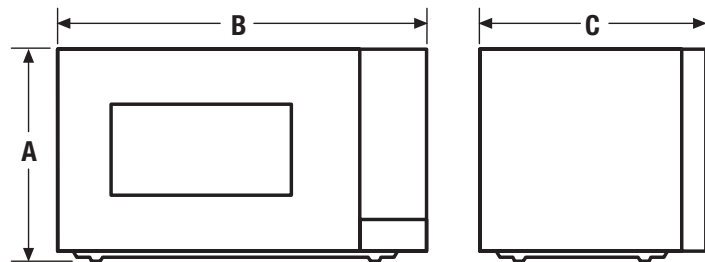

NOTE: For planning purposes only. Always consult local and national electric codes. Refer to Product Installation Guide for detailed installation instructions on the web at frigidaire.com.

Product Dimensions ¹	
A - Height	13-5/8"
B - Width	22"
C - Depth	20-13/16"