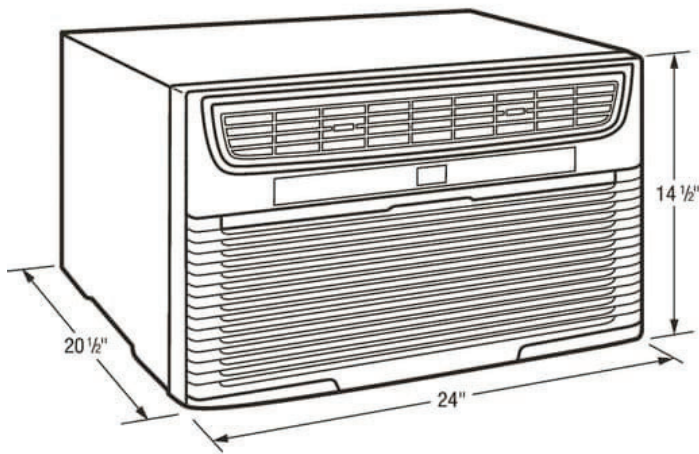

FFTH142WA2

Built-In Air Conditioner

Available Colors : White

Version : 03/20

14,000 BTU Built-In Room Air Conditioner with Supplemental Heat- 230V/60Hz

Installation Drawing