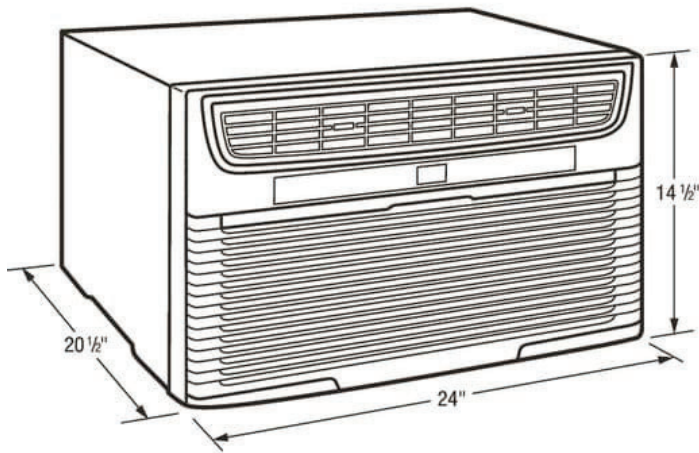

FFTH122WA2

Built-In Air Conditioner

Available Colors : White

Version : 03/20

12,000 BTU Built-In Room Air Conditioner with Supplemental Heat- 230V/60Hz

Installation Drawing