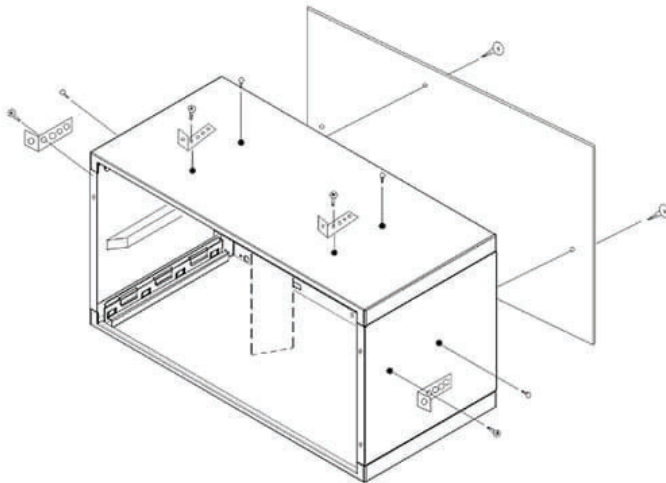

Through-The-Wall 18" Sleeve Kit