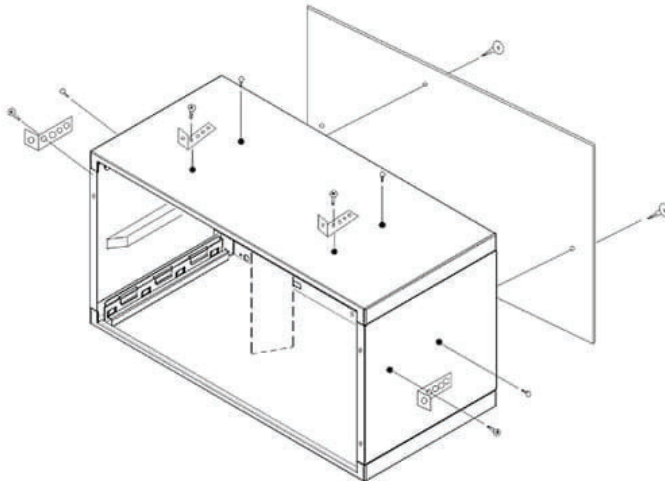

Through-The-Wall 18" Sleeve Kit