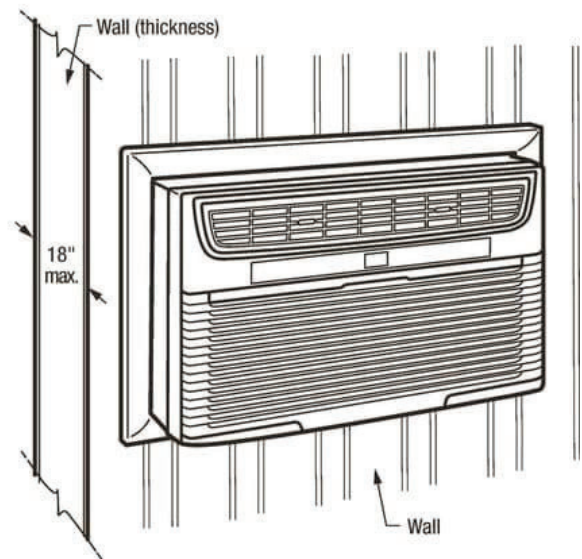

Through-The-Wall Installation