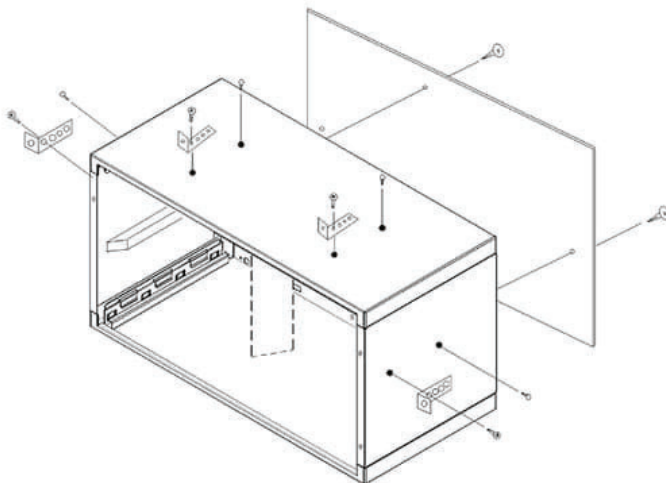

Through-The-Wall 18" Sleeve Kit