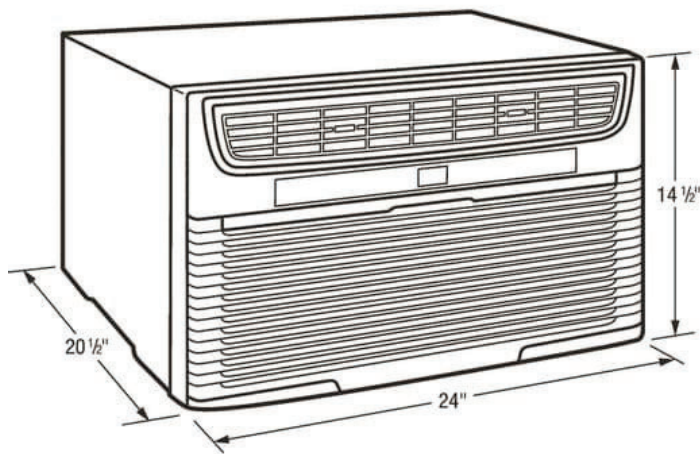

FFTA123WA2

Built-In Air Conditioner

Available Colors : White

Version : 03/20

12,000 BTU Built-In Room Air Conditioner- 230V/60Hz

Installation Drawing