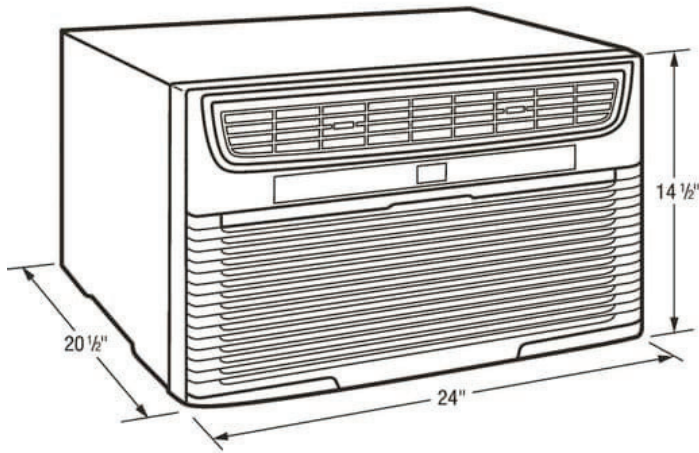

FFTA103WA1

Built-In Air Conditioner

Available Colors : White

Version : 03/20

10,000 BTU Built-In Room Air Conditioner - 115V/60Hz

Installation Drawing