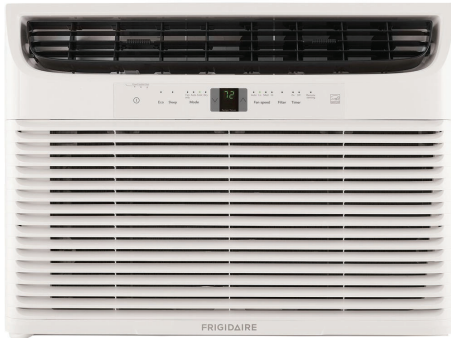

FRIGIDAIRE

FFRE253WAE

AC Window Heavy-Duty

Available Colors : White

Version : 03/20

25,000 BTU Window-Mounted Room Air Conditioner

General Specifications

Max Wall Thickness	10"
Refrigerant	R410a
Annual Cost(.12 / kWh)	237
Shipping Weight (lbs)	155
Warranty	1 Year Full
Reconditioned	No
Window Height	19-1/2"
PROP 65 Label	Yes
Window Width	31" - 42"

Performance

Dehumidification - Pints/Hr	8
Cool Area (Sq. Ft.)	1600
Energy Efficiency Ratio	10.3
Performance Certification	AHAM
BTU (Cool)	25000 / 24700
Combined Energy Efficiency Ratio	10.3

Certifications & Approvals

Safety Certification	UL/CUL (SA11087)
ADA Compliant - All Brands	No
ETL Listed	No
CSA Listed	No
UL Listed	Yes
NSF® Certified	No
ENERGY STAR® Certified	Yes

Exterior Dimension

Depth	26-1/2"
Height	18-5/8"
Width	26-1/2"
Cabinet Height	18-5/8"
Cabinet Depth	25"
Cabinet Depth (w/ Front)	26.5"

Controls

Control Type	Electronic
Sleep Mode	Yes
Control Location	Center

Accessories

Included Accessory	Pleated Quick Mount Window Kit, Support Hardware

Product Specifications

AC

Exhaust Vent	Yes
24-Hour On/Off Timer	Yes
Motor RPM (High)	1120
Air CFM (Low)	413
Filter Type	Easy-to-Clean Washable Filter
Air Direction Control	6-Way
Remote Control	Full Function / Remote Thermostat
Noise Level dB (Med)	60.5
Energy Saver	Yes
Rear Grill	Yes
Motor RPM (Med)	1030
Fan Auto	Yes
Air CFM (Med)	453
Filter Access	Tilt-Out
Charge - ozs	35.98
Fresh Air	Yes
Air CFM (High)	486
Window Mounting Kit	Pleated Quick Mount
Slide-Out Chassis	Yes
Clean Air Ionizer	Yes
Fan Speeds - Cool	3
Low Voltage Start-up	Yes
Cabinet Louvers	Yes
Noise Level dB (High)	61
Vents Closed	Yes
Noise Level dB (Low)	58.2
Filter Check	Yes
Motor RPM (Low)	930
Fan Speed - Fan - General	3

Electrical Specifications

Amps (Cool)	11.3/12.4
Plug Type	LCDI 6-20P
Power Cord Length	5' (6')
Voltage Rating	230V / 208V 60Hz
Watts (Cool)	2427/ 2398

FRIGIDAIRE

USA • 10200 David Taylor Drive • Charlotte, NC 28262 • 1-800-FRIGIDAIRE • frigidaire.com
CANADA • 5855 Terry Fox Way • Mississauga, ON L5V 3E4 • 1-800-265-8352 • frigidaire.ca