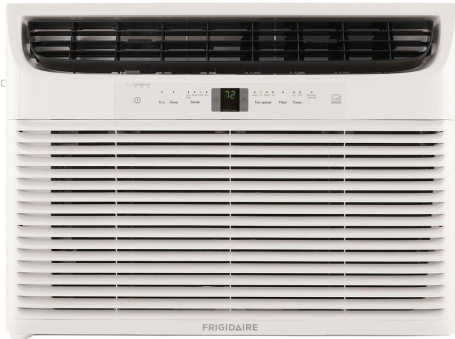

FRIGIDAIRE

FFRE223WAE

AC Window Heavy-Duty

Available Colors : White

Version : 03/20

25,000 BTU Window-Mounted Room Air Conditioner

Product Specifications

AC

Exhaust Vent	Yes
24-Hour On/Off Timer	Yes
Motor RPM (High)	1120
Air CFM (Low)	410
Filter Type	Easy-to-Clean Washable Filter
Air Direction Control	6-Way
Remote Control	Full Function / Remote Thermostat
Noise Level dB (Med)	59
Energy Saver	Yes
Rear Grill	Yes
Motor RPM (Med)	1030
Fan Auto	Yes
Air CFM (Med)	454
Filter Access	Tilt-Out
Charge - ozs	33.16
Fresh Air	Yes
Air CFM (High)	493
Window Mounting Kit	Pleated Quick Mount
Slide-Out Chassis	Yes
Clean Air Ionizer	No
Fan Speeds - Cool	3
Low Voltage Start-up	Yes
Cabinet Louvers	Yes
Noise Level dB (High)	61
Vents Closed	Yes
Noise Level dB (Low)	58
Filter Check	Yes
Motor RPM (Low)	930
Fan Speed - Fan - General	3

Electrical Specifications

Amps (Cool)	9.6/10.5
Plug Type	LCDDI 6-20P
Power Cord Length	5' (6')
Voltage Rating	230V / 208V 60Hz
Watts (Cool)	2135/2107

General Specifications

Max Wall Thickness	10"
Refrigerant	R410a
Annual Cost(.12 / kWh)	208
Shipping Weight (lbs)	145
Warranty	1 Year Full
Reconditioned	No
Window Height	19-1/2"
PROP 65 Label	Yes
Window Width	31" - 42"

Performance

Dehumidification - Pints/Hr	7.2
Cool Area (Sq. Ft.)	1600
Energy Efficiency Ratio	10.3
Performance Certification	AHAM
BTU (Cool)	22000 / 21700
Combined Energy Efficiency Ratio	10.3

Certifications & Approvals

Safety Certification	UL/CUL (SA11087)
ADA Compliant - All Brands	No
ETL Listed	No
CSA Listed	No
UL Listed	Yes
NSF® Certified	No
ENERGY STAR® Certified	Yes

Exterior Dimension

Depth	26-1/2"
Height	18-5/8"
Width	26-1/2"
Cabinet Height	18-5/8"
Cabinet Depth	25"
Cabinet Depth (w/ Front)	26.5"

Controls

Control Type	Electronic
Sleep Mode	Yes
Control Location	Center

Accessories

Included Accessory	Pleated Quick Mount Window Kit. Support Hardware

FRIGIDAIRE

USA • 10200 David Taylor Drive • Charlotte, NC 28262 • 1-800-FRIGIDAIRE • frigidaire.com
CANADA • 5855 Terry Fox Way • Mississauga, ON L5V 3E4 • 1-800-265-8352 • frigidaire.ca