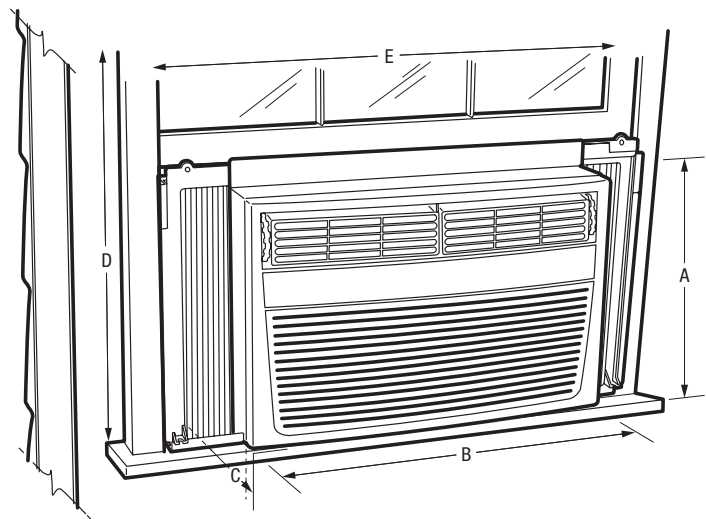

WINDOW DIMENSIONS

D - Height (Min.)	13-1/4"
E - Width (Min./Max.)	22" / 36"

Plug Type (NEMA)
5-15P

Note: For planning purposes only. Always consult local and national electric, gas and plumbing codes. Refer to Product Installation Guide for detailed installation instructions on the web at frigidaire.com.