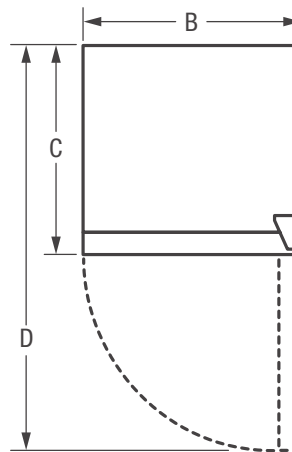

Features	
Cubic Feet (Cu.Ft.)	4.5
Exterior	
Door Color	Color-Coordinated
Cabinet Color	Black
Door Handle	Recessed
Door Stops	Yes
Reversible Door	Yes
Interior	
Defrost	Manual
Lighting	Bright
Refrigerator Shelves	1 SpaceWise® Adjustable Glass / 1 Fixed Removable Glass
Store-More™ Crisper Drawers	1 Clear
Door Bins	
Door Racks	2 Half-Width White, 1 Full-Width White
Tall Bottle Retainers	
Can Rack	8-Can Capacity
Freezer Racks	
Freezer Shelves	
Cabinet Liner	White
Certifications	
ENERGY STAR®	Yes
Specifications	
Total Capacity (Cu.Ft.)	4.5
Refrigerator Capacity (Cu.Ft.)	3.8
Freezer Capacity (Cu.Ft.)	0.7
Power Supply Connection Location	Right Bottom Rear
Voltage Rating	120V / 60Hz / 15A
Minimum Circuit Required (Amps)	15
Shipping Weight (Approx.)	69 Lbs.
Installation Type	Freestanding

NOTE: For planning purposes only. Always consult local and national electric codes. Refer to Product Installation Guide for detailed installation instructions on the web at frigidaire.com.

Product Dimensions	
A - Height	33-7/8"
B - Width	21-1/4"
C - Depth (Incl. Door)	23"
D - Depth with Door Open 90°	42-3/4"

Accessories information available on the web at frigidaire.com