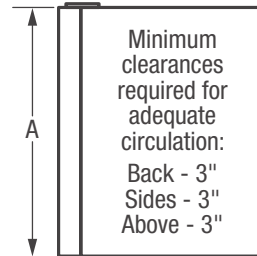

Features	
Cubic Feet (Cu.Ft.)	4.5
Exterior	
Door Color	Color-Coordinated
Cabinet Color	Black
Door Handle	Recessed
Door Stops	Yes
Reversible Door	Yes
Interior	
Defrost	Manual
Lighting	Bright
Refrigerator Shelves	1 SpaceWise® Adjustable Glass / 1 Fixed Removable Glass
Store-More™ Crisper Drawers	1 Clear
Door Bins	
Door Racks	2 Half-Width White, 1 Full-Width White
Tall Bottle Retainers	
Can Rack	8-Can Capacity
Freezer Racks	
Freezer Shelves	
Cabinet Liner	White
Certifications	
ENERGY STAR®	Yes
Specifications	
Total Capacity (Cu.Ft.)	4.5
Refrigerator Capacity (Cu.Ft.)	3.8
Freezer Capacity (Cu.Ft.)	0.7
Power Supply Connection Location	Right Bottom Rear
Voltage Rating	120V / 60Hz / 15A
Minimum Circuit Required (Amps)	15
Shipping Weight (Approx.)	69 Lbs.
Installation Type	Freestanding

NOTE: For planning purposes only. Always consult local and national electric codes. Refer to Product Installation Guide for detailed installation instructions on the web at frigidaire.com.

Product Dimensions	
A - Height	33-7/8"
B - Width	21-1/4"
C - Depth (Incl. Door)	23"
D - Depth with Door Open 90°	42-3/4"

Accessories information available on the web at frigidaire.com