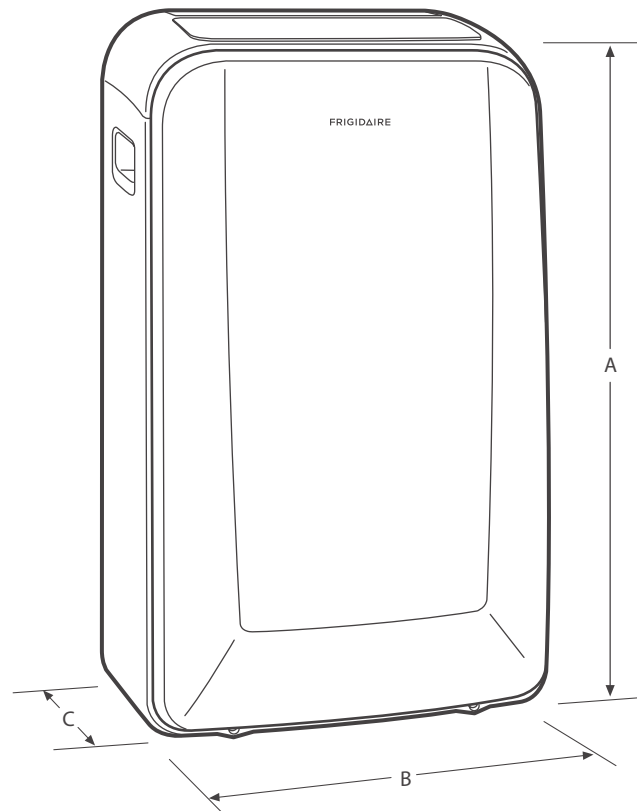

Performance	
BTU (Cool)	14,000
Dehumidification (Pints/Hour)	3.8
Cool Area (Up To Sq. Ft.)	700
Energy Efficiency Ratio	8.9
Electrical	
Volts	115
Amps (Cool)	11.9
Watts (Cool)	1,575
Length of Power Cord (Min./Max.)	6'/6.5'
Plug Type (NEMA)	LCDI (5-15P)
Features	
Electronic Controls	Ready-Select® Controls
Fan Speeds (Cool/Fan)	3/3
Low Voltage Start-Up	Yes
Auto Cool Function	Yes
Energy Save	
Sleep Mode	Yes
Filter Check	Yes
24-Hour On/Off Timer	Yes
Clean Air Ionizer	
Remote Control	Full-Function
Air CFM (High/Med/Low)	497/450/404
Air Direction Control	Swing
Fresh Air/Exhaust Vent/Closed	No/Yes/No
Filter Type	Easy-to-Clean Washable Filter
Filter Access	Rear
Warranty¹	Yes
Certifications	
Performance	ASHRAE
Specifications	
Refrigerant	R410a
Shipping Weight (Approx.)	87 Lbs.

¹Warranty 5 year sealed system/1 year full parts and labor.

NOTE: For planning purposes only. Always consult local and national electric and plumbing codes. Refer to Product Installation Guide for detailed installation instructions on the web at frigidaire.com.

Product Dimensions	
A - Height	30-1/8"
B - Width	18-5/16"
C - Depth	15-5/8"

Accessories information available on the web at frigidaire.com