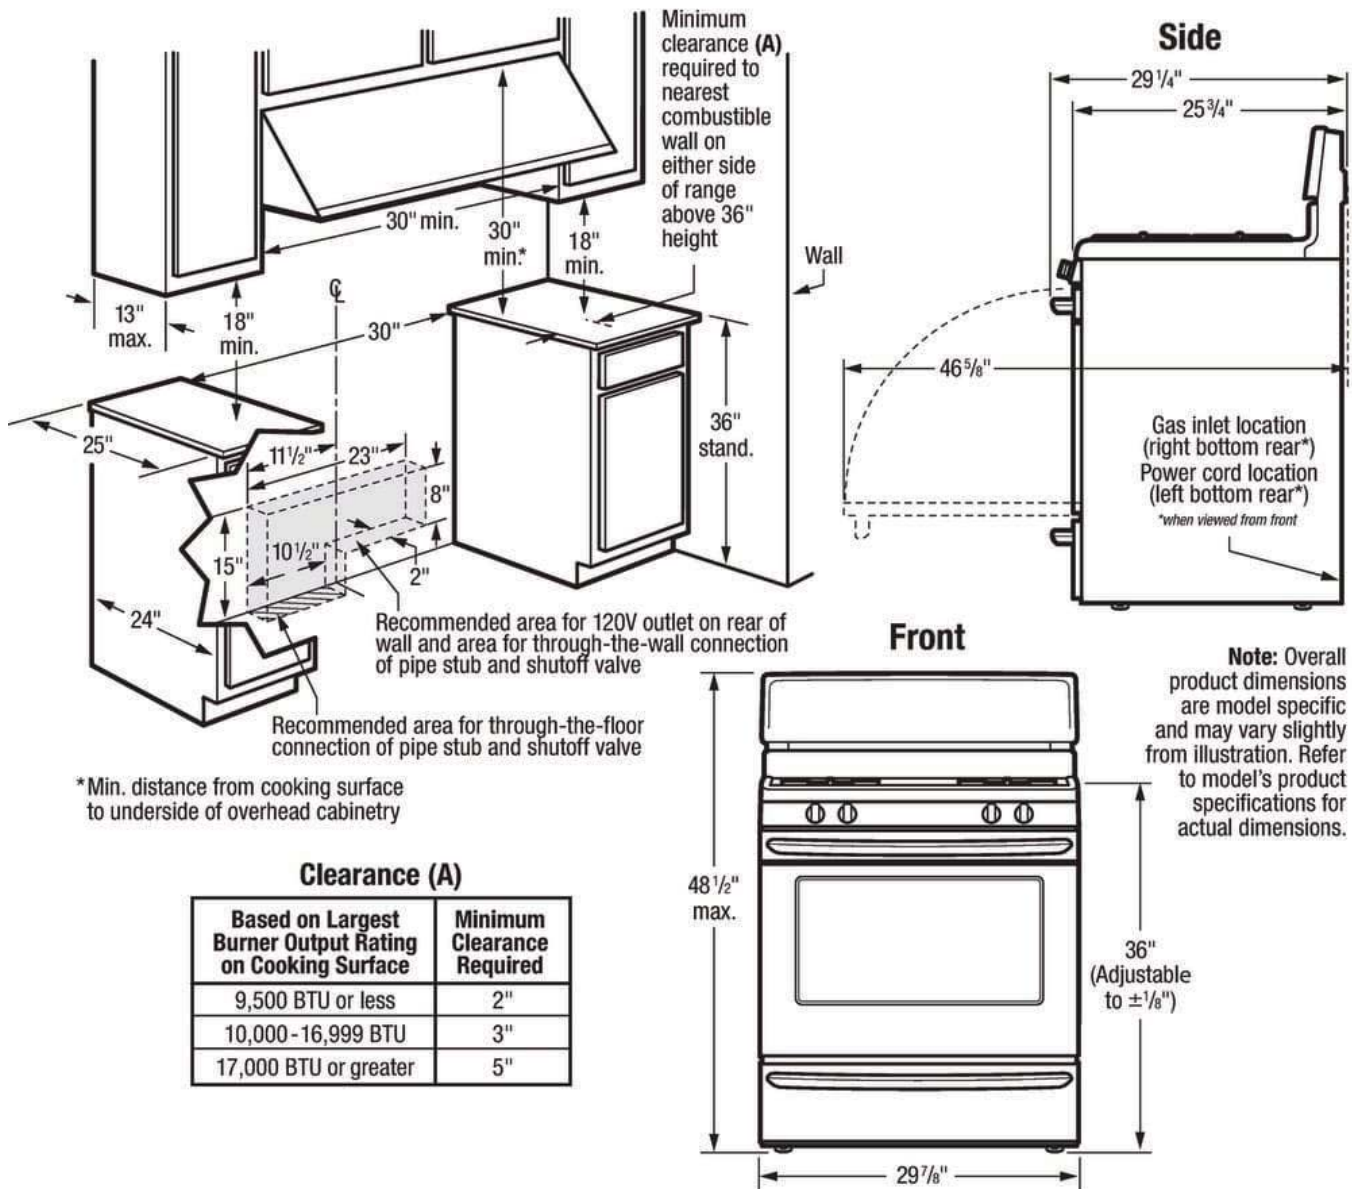

FCRG3052AB
FCRG3052AS
FCRG3052AW

Available Colors : Black, Stainless Steel, White

Version : 08/19

Gas Ranges

30" Gas Range

Installation Drawing