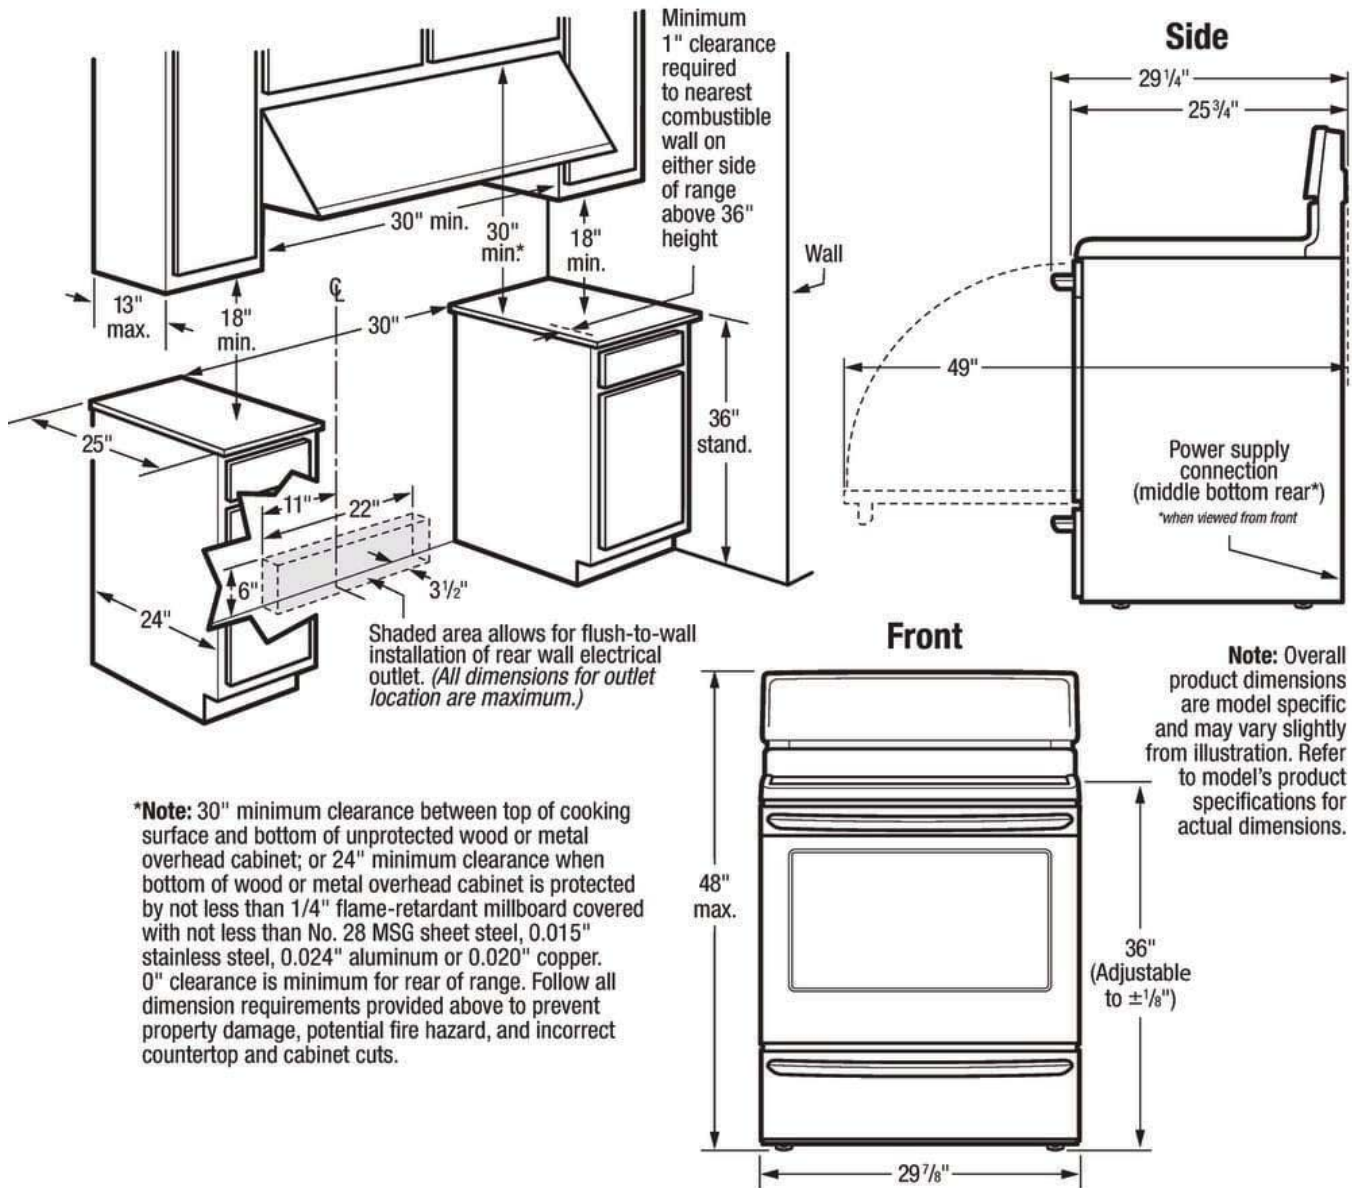

FCRC3012AB
FCRC3012AW

Available Colors : Black, White

Version : 08/19

Electric Ranges

30" Electric Range

Installation Drawing