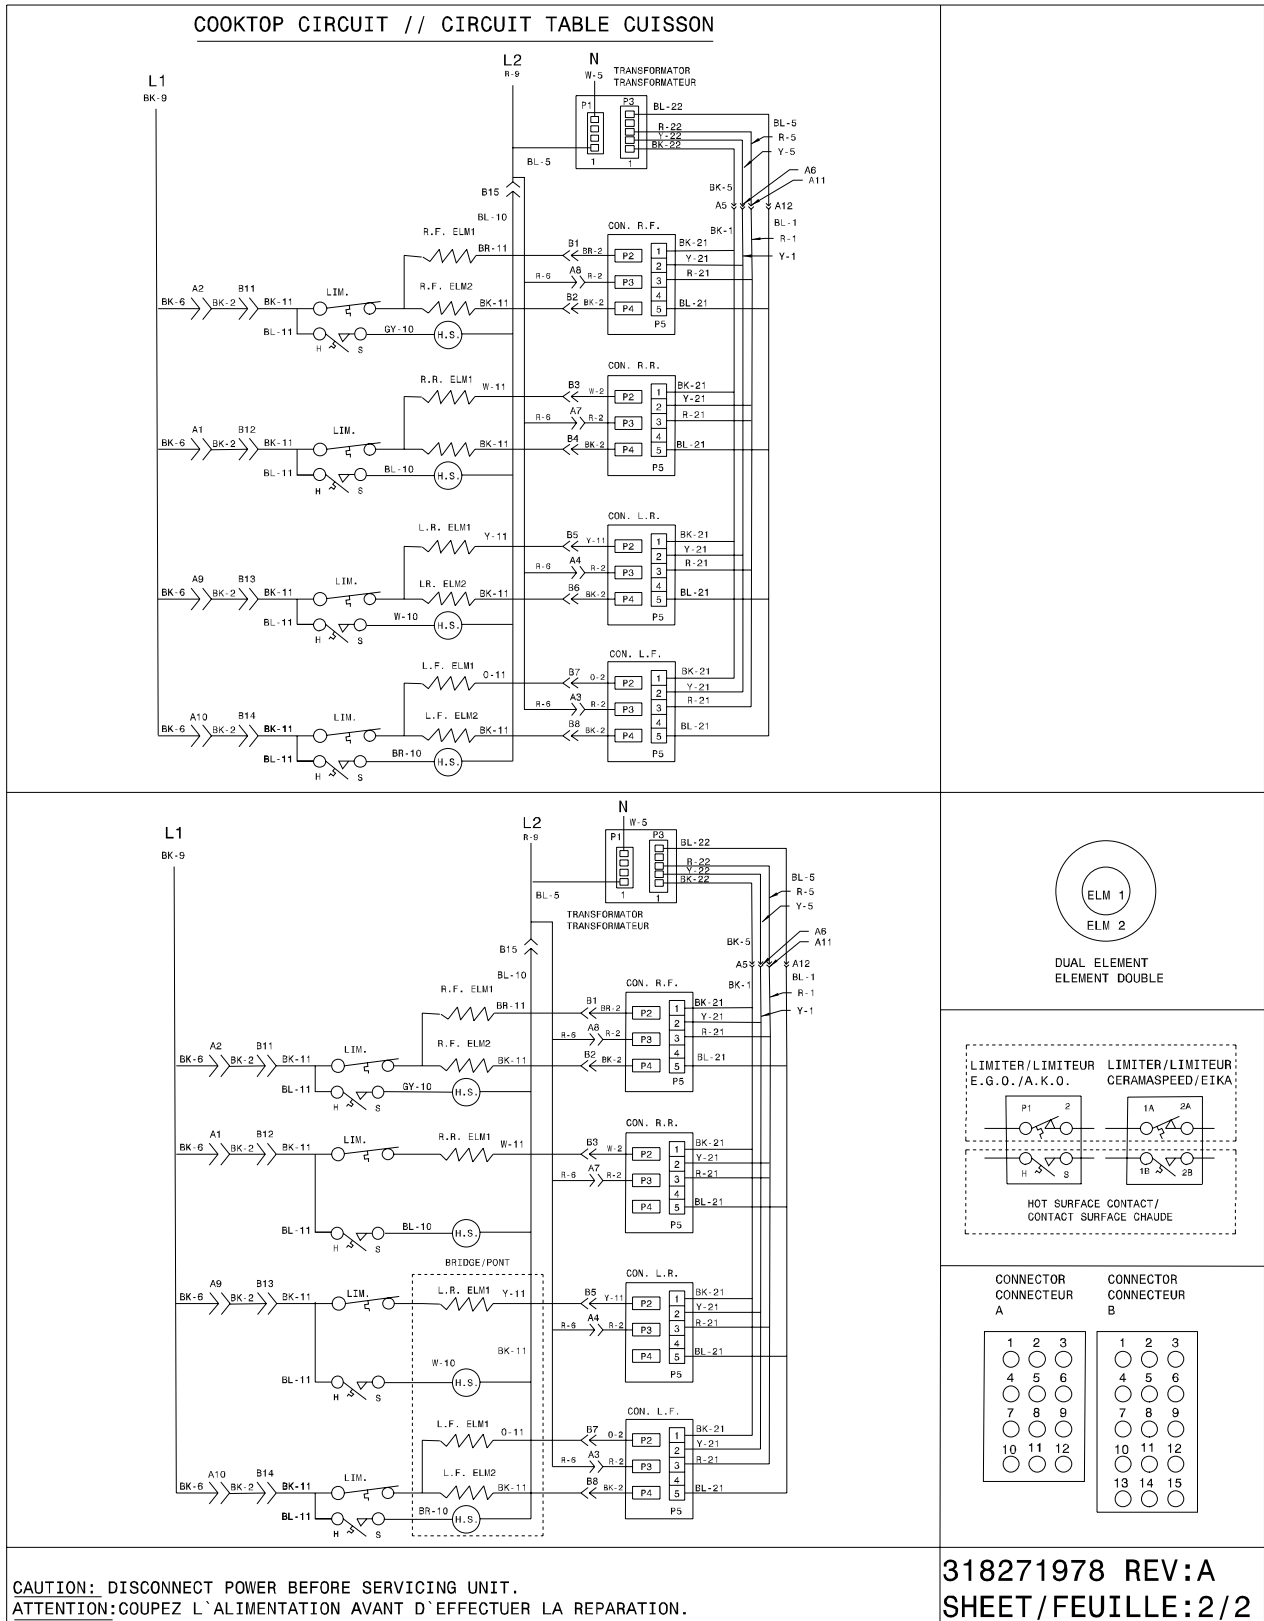

TOP/DRAWER

TPLES399ECH

TOP/DRAWER

Model Index: A CPLES399E (CPLES399EC9)
B CPLES399E (CPLES399ECA)

POS. NO	PART NO.		DESCRIPTION
1	318304401	A B	Drawer, body assembly
1A	318300002	A B	Panel, warmer drawer, side, (2)
1C	318300301	A B	Panel, warmer drawer, rear
2	318303901	A B	Panel, drawer, black, inner
4	318298825	A B	Panel, drawer, stainless, front
13	318259507	A B	Glide, warmer, inner RH
13A	318259506	A B	Glide, warmer, inner LH
15 #	318198830	A B	Element, surface, 6", 1200 W, (2)
15A#	318258203	A B	Element, bridge, 1800/2600
15B#	318198934	A B	Element, surface, 6/9, 1700/2700W, dual radiant
16	318223647	A B	Main Top, glass assy., black
29	318147430	A B	Bumper, (2)
39	316246100	A B	Handle, door/drawer, stainless
46	318225429	A B	Box, burner
51 #	318044827	A B	Light, indicator, clear
52	318122006	A B	Spring, element mtg, small
52A	318122008	A B	Spring, element mtg, 1800W/3000W
52B	318122011	A B	Spring, element mtg, 1200W/1800W
60	5303308458	A B	Screw, 10-24, (4)
81 #	318255301	A B	Element, warmer drawer
84 #	318005108	A B	Thermostat
85	318345601	A B	Rack, warmer drawer
86	316095800	A B	Clip, hold down, warmer element
87	318300102	A B	Panel, warmer drawer, lower
90	318368001	A B	Channel, glass protector, (2)
95	318303800	A B	Shield, wire
124	316105501	A B	Glide, outer/RH & LH, (2)
141#	318003634	A B	Thermostat, safety
165	318227503	A B	Plate, mounting
* #	318228930	A B	Harness, wiring, cooktop
* #	318231848	A B	Harness, wiring, pilot light
*	318531701	A B	Spacer, (2)
*	08016432	A B	Screw, truss head, 8-18 x 0.375
*	5303211311	A B	Screw, 8 x 0.500
*	5303300265	A B	Screw, 8-18 X 1/2, (4)
*	5303311333	A B	Screw, 8-32 x 3/8

WIRING DIAGRAM

WIRING DIAGRAM

318271978 REV:A
SHEET/FEUILLE: 2/2