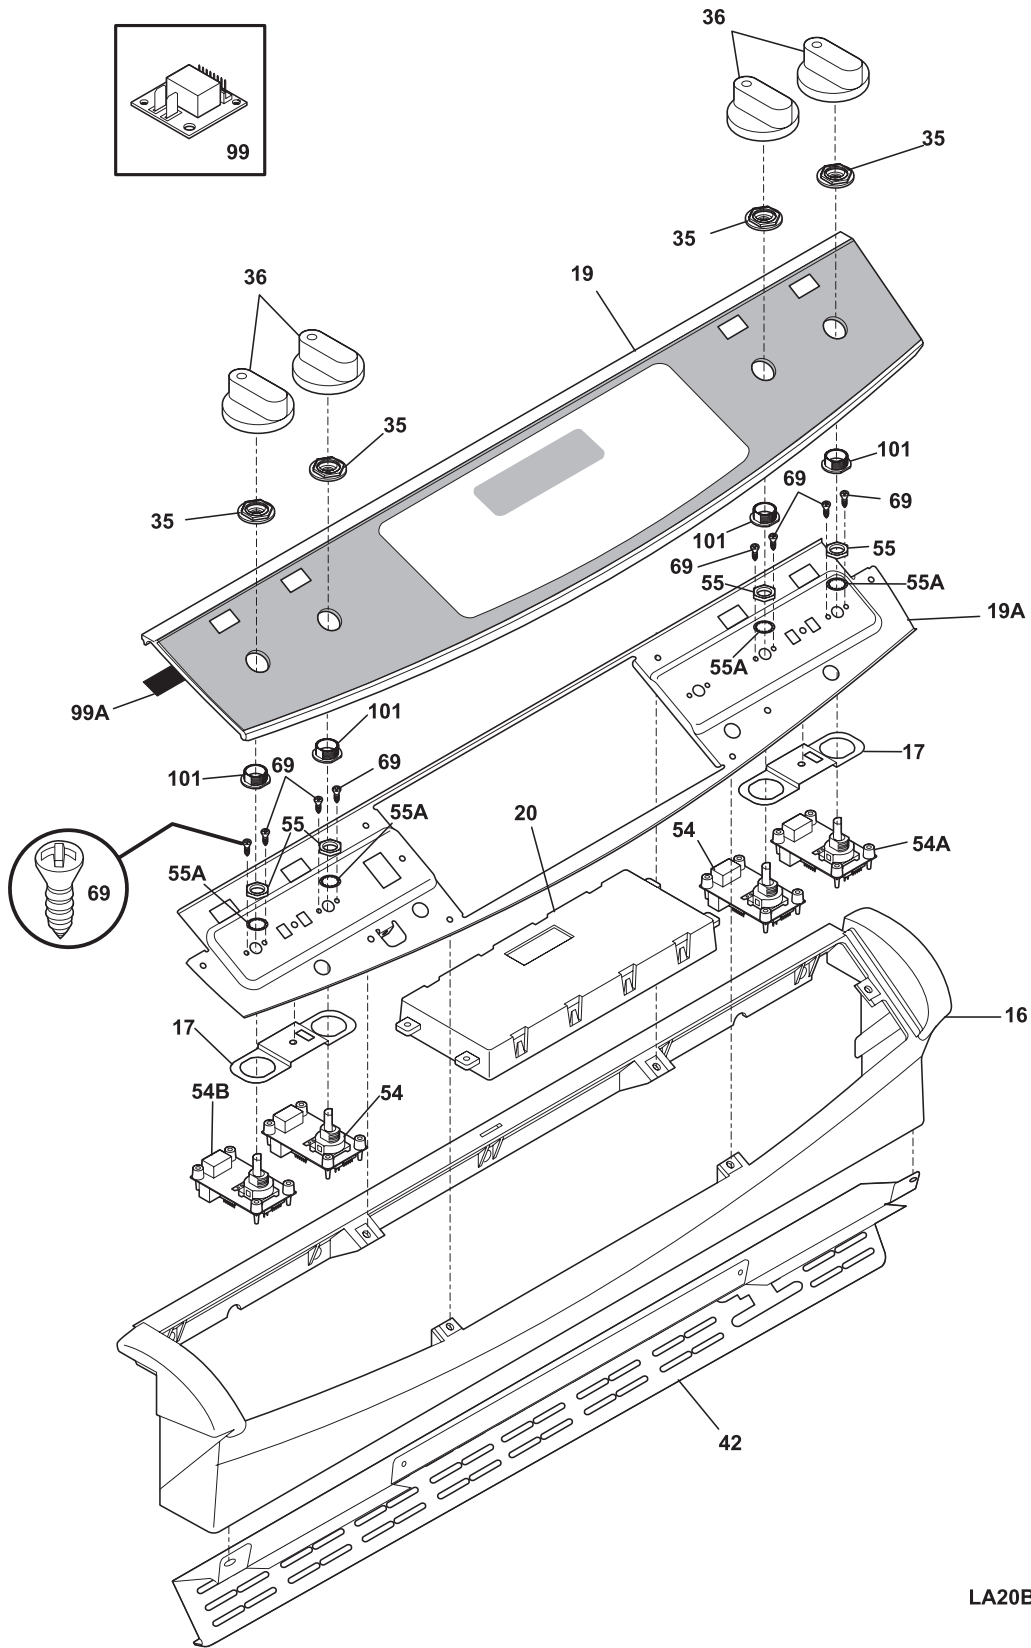

Model No.
CPLES399E

Copyright © 2009 Electrolux Home Products, Inc.
All rights reserved.

BACKGUARD

LA20BG0050

BACKGUARD

Model Index: A CPLES399E (CPLES399EC9)
B CPLES399E (CPLES399ECA)

POS. NO	PART NO.		DESCRIPTION
16	318299102	A B	Console, assy., black
16*	5304447071	A B	Clip, console, (2)
17	318306900	A B	Bracket, bushing, (2)
19	318313832	A B	Control Panel Assembly, steel/glass, stainless/black, w/touch pad
19A	318224405	A B	Panel, control mtg.
20 #	316462841	A B	Controller, electronic, ES510X
20*	5304453707	A B	Screw, 8-18 X 1/2
35	318233720	A B	Retainer, control panel, black
36	318319301	A B	Knob, control, black, (4)
42	318298001	A B	Trim, vent, black, upper
54 #	316441800	A B	Control, electronic, single element, (2)
54A#	316441801	A B	Control, electronic, dual element, (3), w/potentiometer
54B#	316441804	A B	Control, electronic, left front, dual element, w/potentiometer
55	316247700	A B	Nut, mounting
55A	316247800	A B	Washer, lock, mtg
69	5303323134	A B	Screw, 8-32 x 3/16, (4)
99 #	316435703	A B	Board, power supply
99A	318223900	A B	Gasket, dark grey
101	318233400	A B	Bushing, retainer
* #	318228859	A B	Harness, wiring, main, backguard
* #	318224849	A B	Harness, wiring, timer
*	08016432	A B	Screw, truss head, 8-18 x 0.375
*	5303300265	A B	Screw, 8-18 X 1/2, (4)
*	5303311333	A B	Screw, 8-32 x 3/8