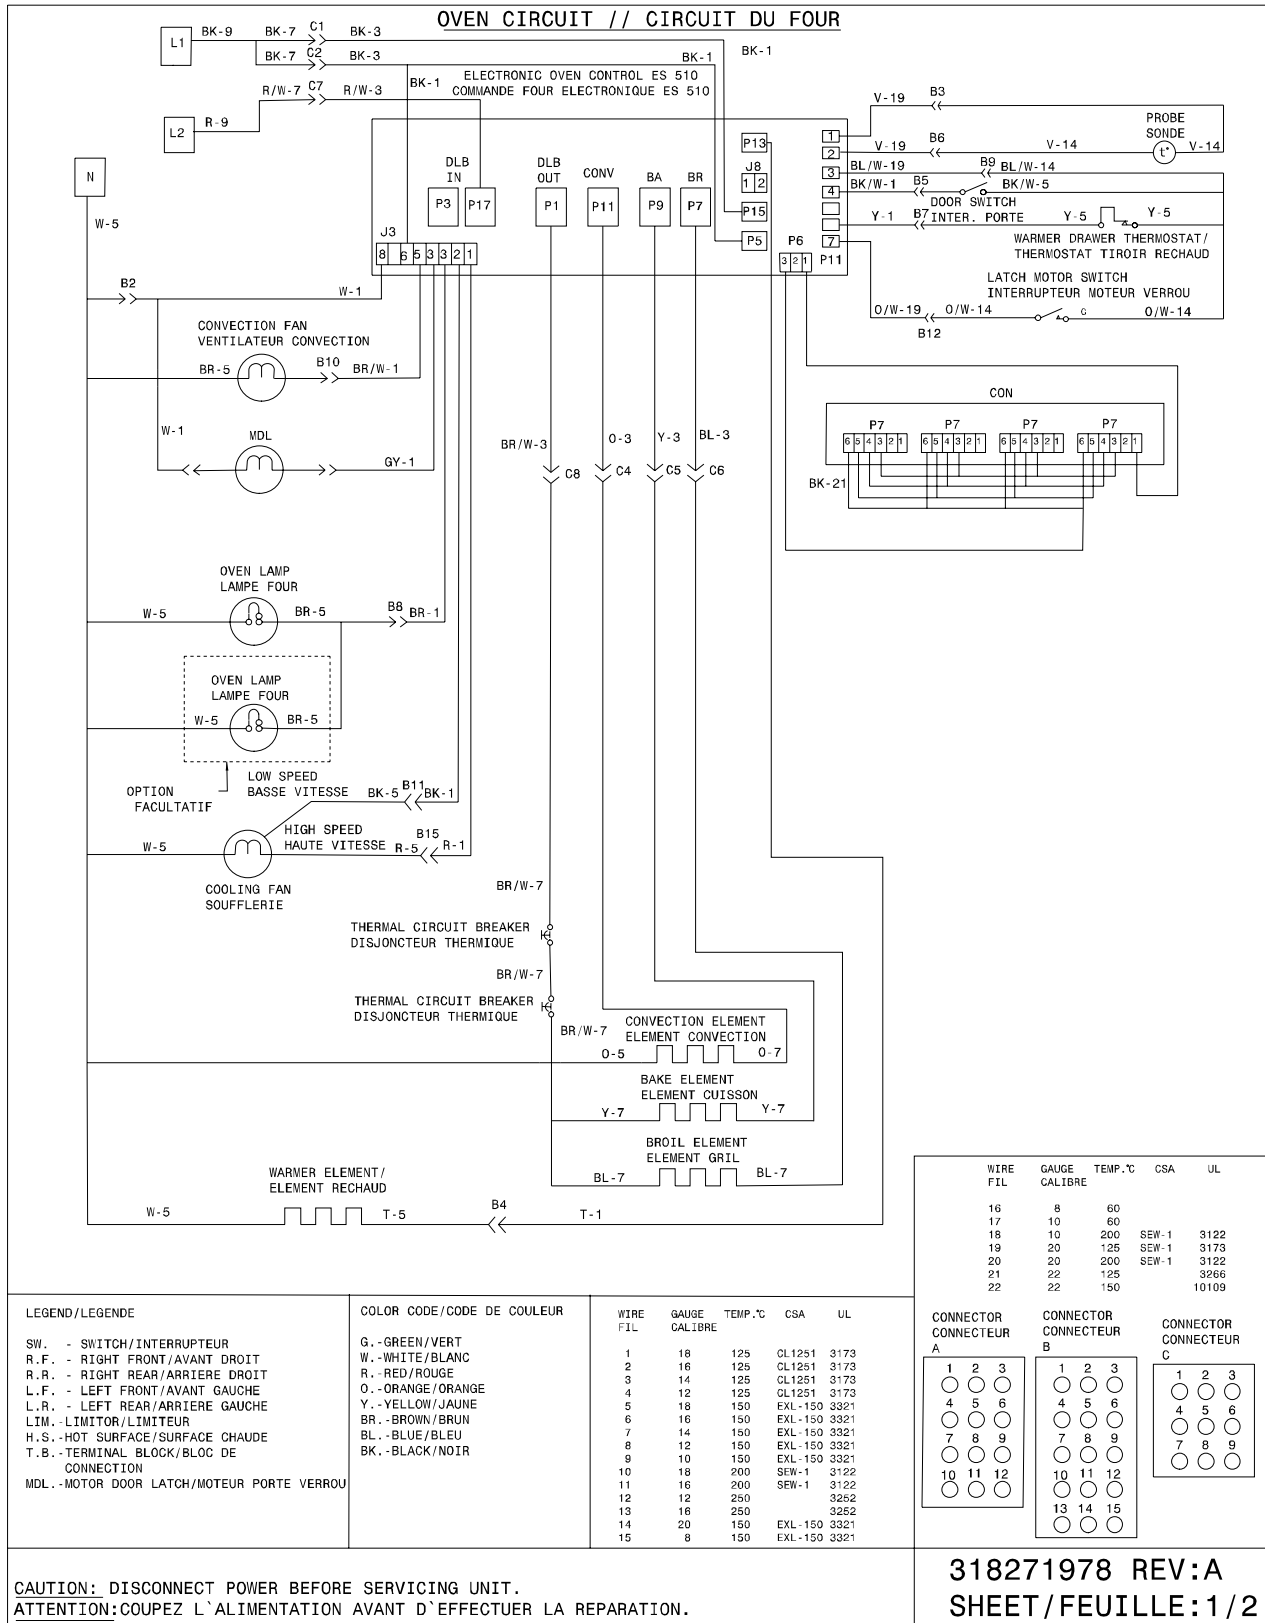

TOP/DRAWER

TPLES399ECH

TOP/DRAWER

Model Index: A CPLES399E (CPLES399EC9)
B CPLES399E (CPLES399ECA)

POS. NO	PART NO.		DESCRIPTION
1	318304401	A B	Drawer, body assembly
1A	318300002	A B	Panel, warmer drawer, side, (2)
1C	318300301	A B	Panel, warmer drawer, rear
2	318303901	A B	Panel, drawer, black, inner
4	318298825	A B	Panel, drawer, stainless, front
13	318259507	A B	Glide, warmer, inner RH
13A	318259506	A B	Glide, warmer, inner LH
15 #	318198830	A B	Element, surface, 6", 1200 W, (2)
15A#	318258203	A B	Element, bridge, 1800/2600
15B#	318198934	A B	Element, surface, 6/9, 1700/2700W, dual radiant
16	318223647	A B	Main Top, glass assy., black
29	318147430	A B	Bumper, (2)
39	316246100	A B	Handle, door/drawer, stainless
46	318225429	A B	Box, burner
51 #	318044827	A B	Light, indicator, clear
52	318122006	A B	Spring, element mtg, small
52A	318122008	A B	Spring, element mtg, 1800W/3000W
52B	318122011	A B	Spring, element mtg, 1200W/1800W
60	5303308458	A B	Screw, 10-24, (4)
81 #	318255301	A B	Element, warmer drawer
84 #	318005108	A B	Thermostat
85	318345601	A B	Rack, warmer drawer
86	316095800	A B	Clip, hold down, warmer element
87	318300102	A B	Panel, warmer drawer, lower
90	318368001	A B	Channel, glass protector, (2)
95	318303800	A B	Shield, wire
124	316105501	A B	Glide, outer/RH & LH, (2)
141#	318003634	A B	Thermostat, safety
165	318227503	A B	Plate, mounting
* #	318228930	A B	Harness, wiring, cooktop
* #	318231848	A B	Harness, wiring, pilot light
*	318531701	A B	Spacer, (2)
*	08016432	A B	Screw, truss head, 8-18 x 0.375
*	5303211311	A B	Screw, 8 x 0.500
*	5303300265	A B	Screw, 8-18 X 1/2, (4)
*	5303311333	A B	Screw, 8-32 x 3/8

WIRING DIAGRAM

WIRING DIAGRAM

318271978 REV:A
SHEET/FEUILLE: 2/2