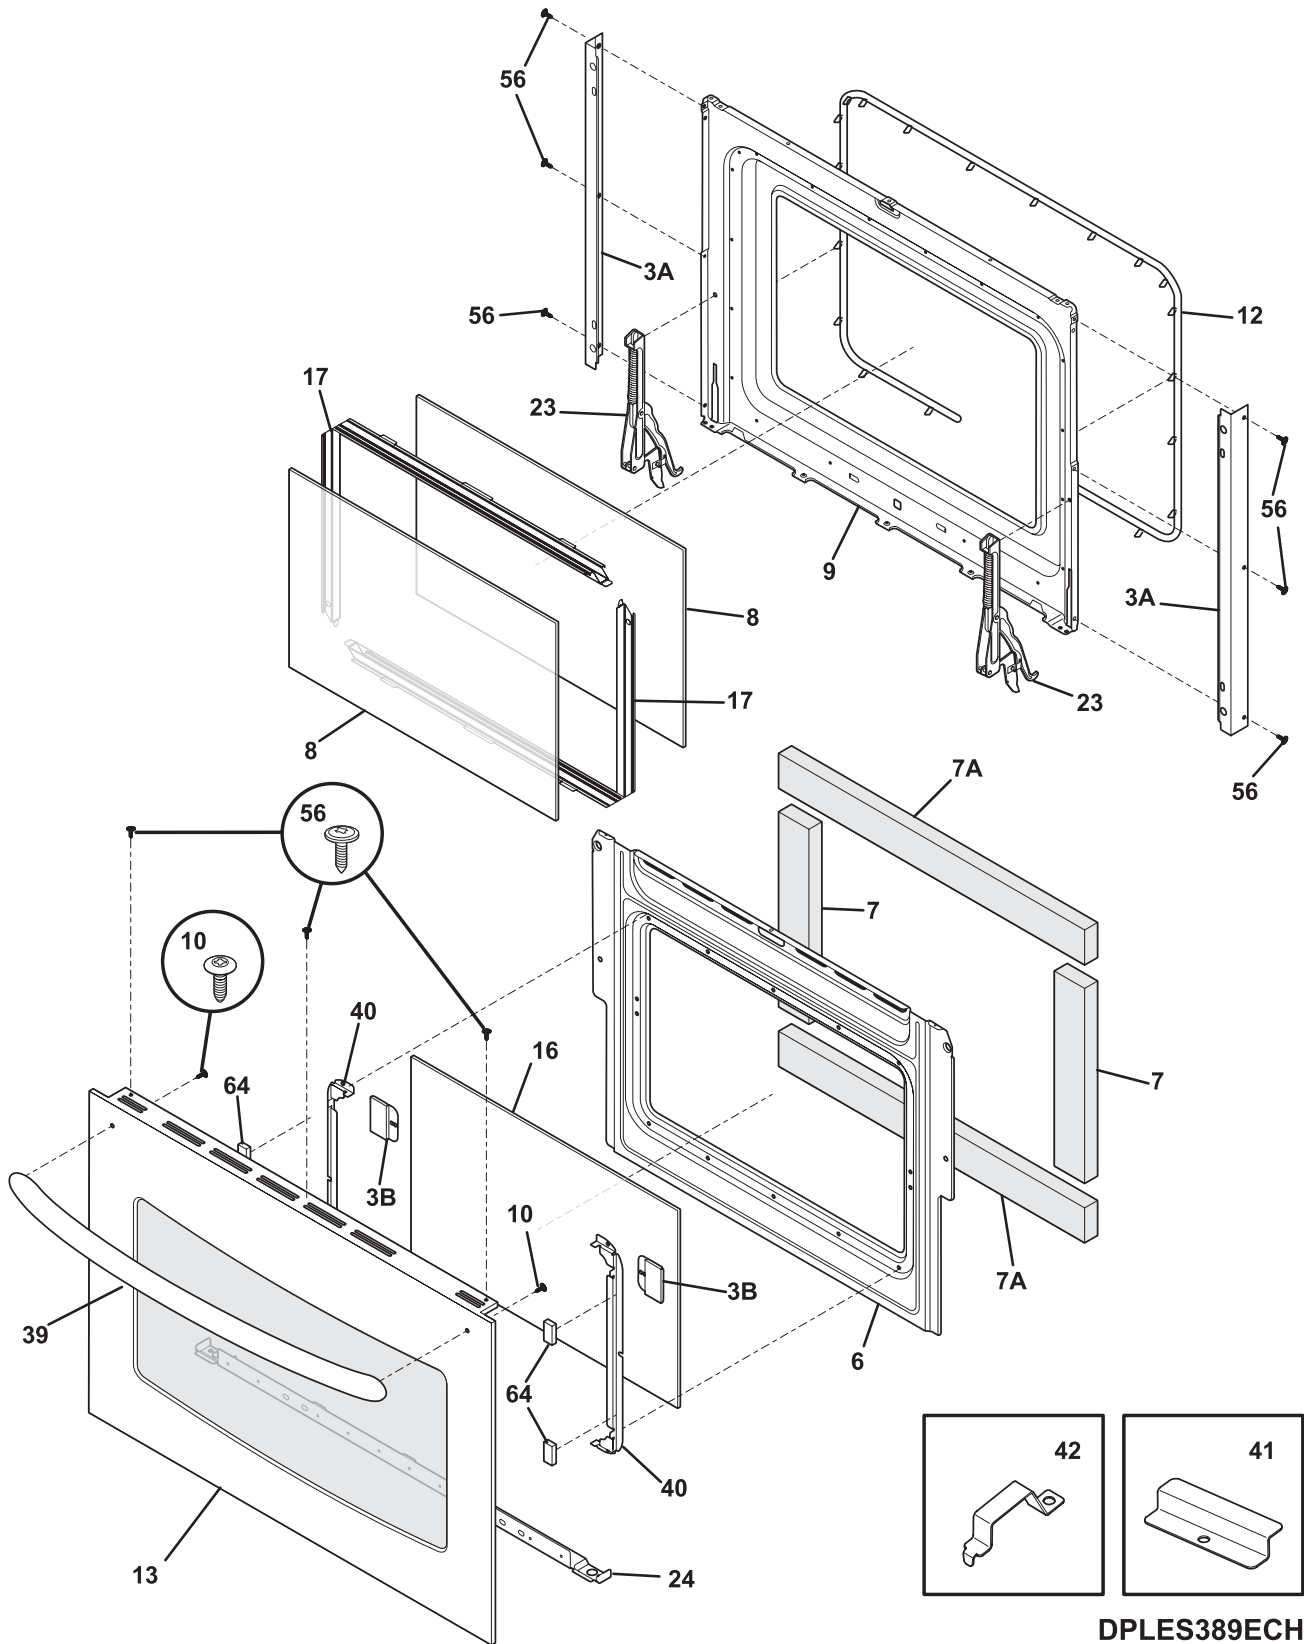

DOOR

DOOR

Model Index: **A** CPLES399E (CPLES399EC9)
                          B CPLES399E (CPLES399ECA)

POS. NO	PART NO.		DESCRIPTION
3A	318260401	A B	Trim, oven door, side, (2)
3B	318262101	A B	Cover, rear door, black, (2)
6	318260522	A B	Baffle, door
7	318372000	A B	Insulation, door, (2)
7A	318372002	A B	Insulation, door, (2)
8	316117500	A B	Glass, oven door, heat barrier
9	318259605	A -	Liner, door
9	318360108	- B	Liner, oven door
10	5303311174	A B	Screw, 10-24 x 3/8
12	318053130	A B	Seal, oven door, lower
13	318272189	A B	Door Assy, w/hameplate, stainless steel, outer, w/tape & foil
16	318212210	A B	Glass, oven door, heat barrier, lower door
17	318264710	A B	Spacer, glass, lower, (2)
23	318024747	A -	Hinge, door, lower, (2)
23	316456304	- B	Hinge, oven door, (2)
24	318260301	A B	Trim, door, black, lower
39	316246100	A B	Handle, door/drawer, stainless
40	318242702	A B	Bracket, glass holder, door, (2)
41	318370600	A B	Bracket, glass retainer, (2)
42	318382301	A B	Bracket, glass retainer, (4)
56	5304436875	A B	Screw, 8-18 X 1/2, black
64	318165800	A B	Spacer
*	5304415832	A B	Screw, 8-18 x 0.406