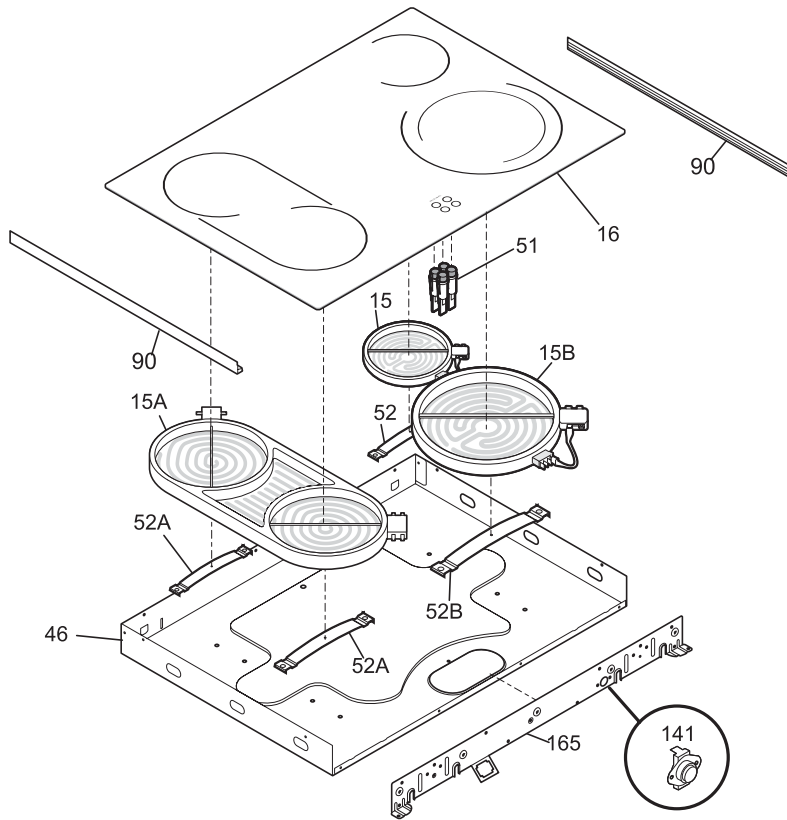

TOP/DRAWER

TPLES399ECH

TOP/DRAWER

Model Index: A CPLES399E (CPLES399EC9)
B CPLES399E (CPLES399ECA)

POS. NO	PART NO.		DESCRIPTION
1	318304401	A B	Drawer, body assembly
1A	318300002	A B	Panel, warmer drawer, side, (2)
1C	318300301	A B	Panel, warmer drawer, rear
2	318303901	A B	Panel, drawer, black, inner
4	318298825	A B	Panel, drawer, stainless, front
13	318259507	A B	Glide, warmer, inner RH
13A	318259506	A B	Glide, warmer, inner LH
15 #	318198830	A B	Element, surface, 6", 1200 W, (2)
15A#	318258203	A B	Element, bridge, 1800/2600
15B#	318198934	A B	Element, surface, 6/9, 1700/2700W, dual radiant
16	318223647	A B	Main Top, glass assy., black
29	318147430	A B	Bumper, (2)
39	316246100	A B	Handle, door/drawer, stainless
46	318225429	A B	Box, burner
51 #	318044827	A B	Light, indicator, clear
52	318122006	A B	Spring, element mtg, small
52A	318122008	A B	Spring, element mtg, 1800W/3000W
52B	318122011	A B	Spring, element mtg, 1200W/1800W
60	5303308458	A B	Screw, 10-24, (4)
81 #	318255301	A B	Element, warmer drawer
84 #	318005108	A B	Thermostat
85	318345601	A B	Rack, warmer drawer
86	316095800	A B	Clip, hold down, warmer element
87	318300102	A B	Panel, warmer drawer, lower
90	318368001	A B	Channel, glass protector, (2)
95	318303800	A B	Shield, wire
124	316105501	A B	Glide, outer/RH & LH, (2)
141#	318003634	A B	Thermostat, safety
165	318227503	A B	Plate, mounting
* #	318228930	A B	Harness, wiring, cooktop
* #	318231848	A B	Harness, wiring, pilot light
*	318531701	A B	Spacer, (2)
*	08016432	A B	Screw, truss head, 8-18 x 0.375
*	5303211311	A B	Screw, 8 x 0.500
*	5303300265	A B	Screw, 8-18 X 1/2, (4)
*	5303311333	A B	Screw, 8-32 x 3/8