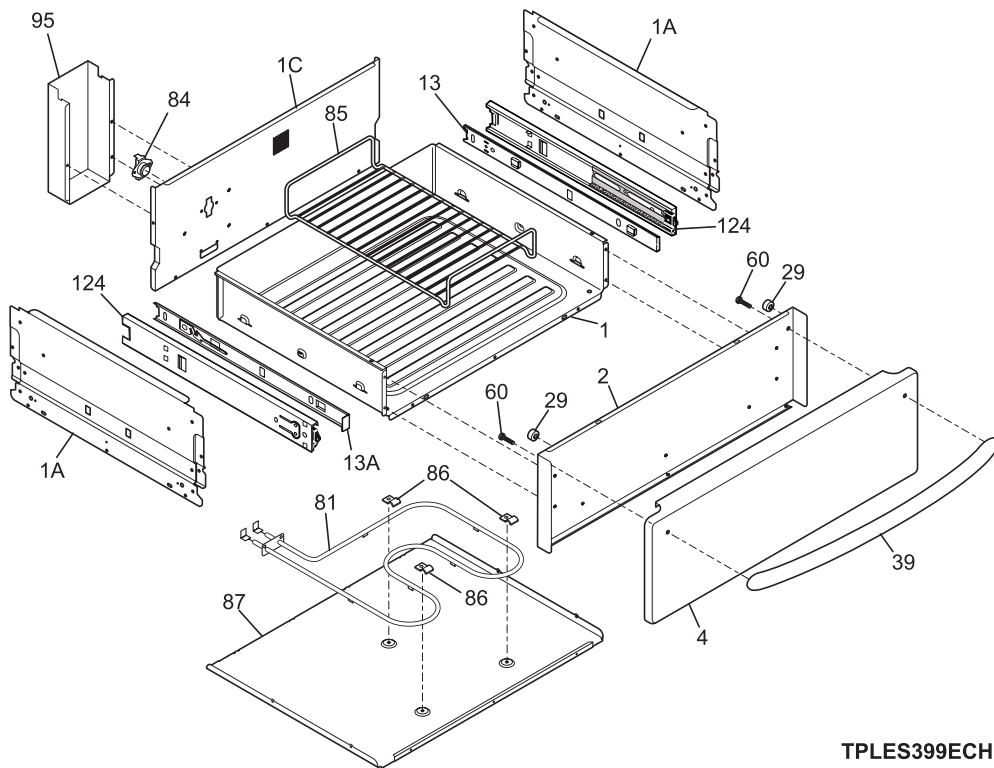

TOP/DRAWER

TPLES399ECH

TOP/DRAWER

Model Index: A CPLES399E (CPLES399EC9)
B CPLES399E (CPLES399ECA)

POS. NO	PART NO.		DESCRIPTION
1	318304401	A B	Drawer, body assembly
1A	318300002	A B	Panel, warmer drawer, side, (2)
1C	318300301	A B	Panel, warmer drawer, rear
2	318303901	A B	Panel, drawer, black, inner
4	318298825	A B	Panel, drawer, stainless, front
13	318259507	A B	Glide, warmer, inner RH
13A	318259506	A B	Glide, warmer, inner LH
15 #	318198830	A B	Element, surface, 6", 1200 W, (2)
15A#	318258203	A B	Element, bridge, 1800/2600
15B#	318198934	A B	Element, surface, 6/9, 1700/2700W, dual radiant
16	318223647	A B	Main Top, glass assy., black
29	318147430	A B	Bumper, (2)
39	316246100	A B	Handle, door/drawer, stainless
46	318225429	A B	Box, burner
51 #	318044827	A B	Light, indicator, clear
52	318122006	A B	Spring, element mtg, small
52A	318122008	A B	Spring, element mtg, 1800W/3000W
52B	318122011	A B	Spring, element mtg, 1200W/1800W
60	5303308458	A B	Screw, 10-24, (4)
81 #	318255301	A B	Element, warmer drawer
84 #	318005108	A B	Thermostat
85	318345601	A B	Rack, warmer drawer
86	316095800	A B	Clip, hold down, warmer element
87	318300102	A B	Panel, warmer drawer, lower
90	318368001	A B	Channel, glass protector, (2)
95	318303800	A B	Shield, wire
124	316105501	A B	Glide, outer/RH & LH, (2)
141#	318003634	A B	Thermostat, safety
165	318227503	A B	Plate, mounting
* #	318228930	A B	Harness, wiring, cooktop
* #	318231848	A B	Harness, wiring, pilot light
*	318531701	A B	Spacer, (2)
*	08016432	A B	Screw, truss head, 8-18 x 0.375
*	5303211311	A B	Screw, 8 x 0.500
*	5303300265	A B	Screw, 8-18 X 1/2, (4)
*	5303311333	A B	Screw, 8-32 x 3/8