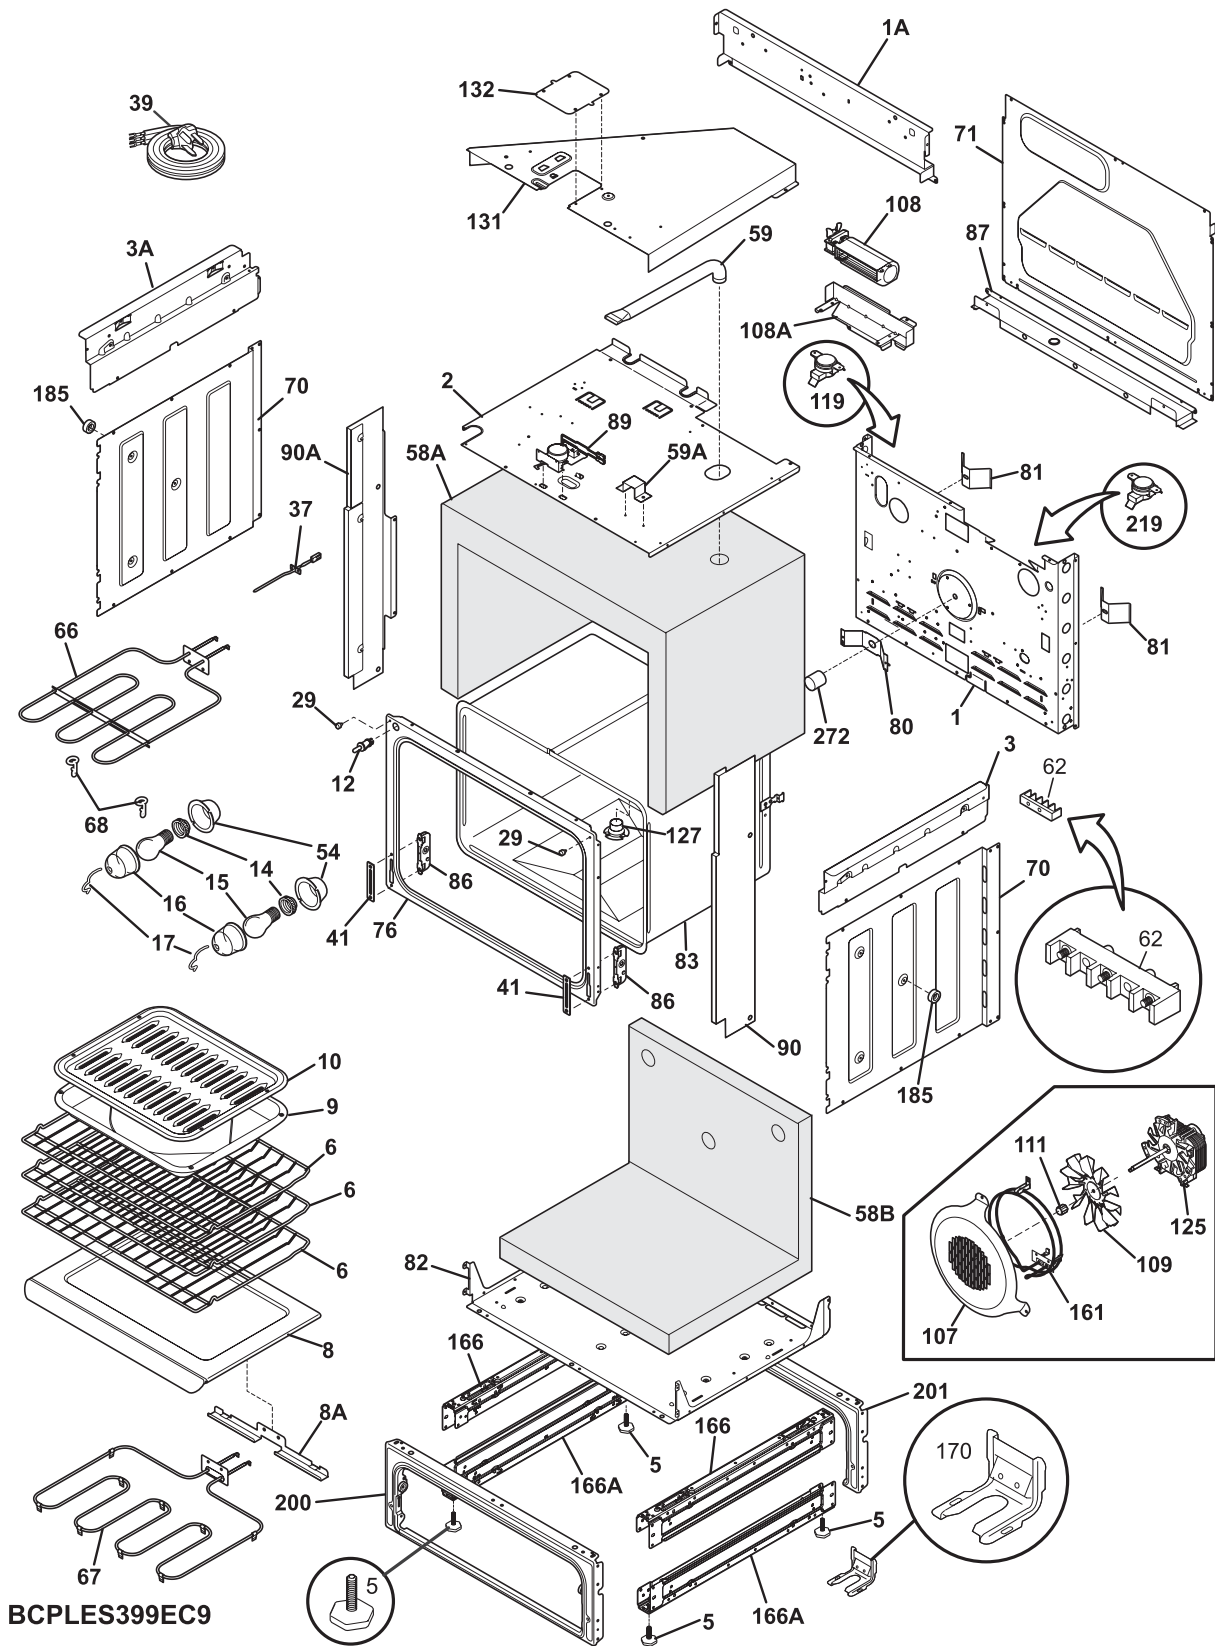

BODY

Model Index: A CPLES399E (CPLES399EC9)
B CPLES399E (CPLES399ECA)

POS. NO	PART NO.		DESCRIPTION
1	318259220	A B	Back, main
1A	318225110	A B	Panel, main back, upper
2	318258902	A B	Shield, insulation, upper
3	318225210	A B	Panel, bodyside, upper RH
3A	318225211	A B	Panel, bodyside, upper LH
5	318175508	A B	Screw, leveling
6	318345214	A B	Rack, oven, (3)
8	318262001	A B	Cover, element
8A	318318600	A B	Bracket, element, hidden bake
9	316081900	A B	Pan, broilerOPTIONAL ACCESSORY
10	316082000	A B	Insert, broiler panOPTIONAL ACCESSORY
12	316445501	A B	Switch, oven light, door frame
* #	318231869	A B	Harness, wiring, door switch
14	318224000	A B	Receptacle, oven light
15	5303013071	A B	Bulb/Lamp, light
16	318406100	A B	Lens, oven light, glass
17	5304400195	A B	Retainer, light cover
29	316517600	A B	Spacer, oven door
37 #	316217002	A B	Probe, oven temp
39 #	318113111	A B	Cord, electric
41	5303310526	A -	Cover, hinge cutout
54	318222400	A B	Housing, oven light
58A	318386100	A B	Insulation, oven wrapper
58B	318133791	A B	Insulation, oven back, back/bottom
59	318072560	A B	Duct, oven vent
59A	318261600	A B	Bracket, vent tube
62	5303935061	A B	Terminal Block Kit
62*	5303323139	A B	Screw, 10-24 x 0.906
66 #	318255600	A B	Element, broil, 2750W
67 #	318254906	A B	Element, bake, 3400W, 8 pass
68	5304403015	A B	Support, hanger, (4), broil element
70	318259100	A B	Shield, insulation, sides, (2)
71	318260007	A B	Panel, rear box
76	318056217	A -	Front, oven
76	318056292	- B	Front, oven
80	5303320846	A B	Plate, oven mtg
81	318192400	A B	Spring, oven
82	318258708	A B	Shield, insulation, lower
83	318261400	A B	Liner, oven assy
86	318328010	A -	Receptacle, hinge
86	318561100	- B	Receptacle, hinge, (2)
86*	5304461333	- B	Screw, 10-32 x 17/32
87	318260605	A B	Bracket, cable mtg.
89 #	318261215	A B	Motor, latch assy
90	318296904	A B	Panel, filler, black, RH
90A	318296905	A B	Panel, filler, black, LH
107	318219405	A B	Cover, fan
108#	318073028	A B	Motor, blower
108A	318251300	A B	Bracket, fan support

BODY