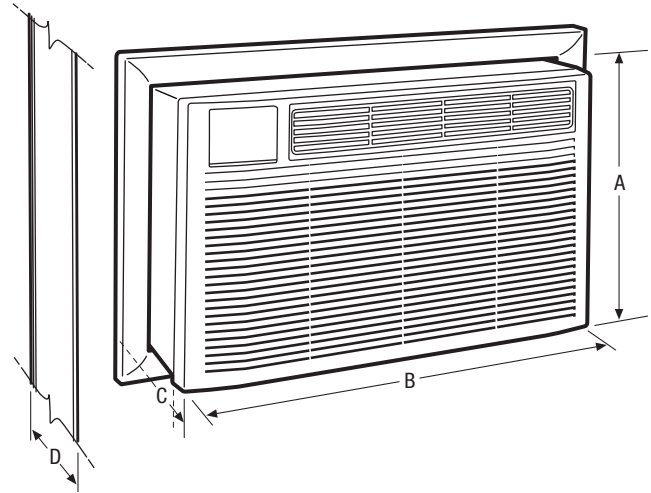

Product Dimensions

Height	14-1/2"
Width	24"
Depth	20-1/2"

More Easy-To-Use Features

Energy and Cost Savings

The unit operates at a low voltage – conserving energy and saving you money.

Multi-Speed Fan

Features three different fan speeds, for more cooling flexibility.

SpaceWise™ Adjustable Design

Optional Side Panels extend so you can adjust your unit to fit your window.

24 Hour On/Off Timer

ENERGY STAR®

Performance	BTUs
Cool	12,000/11,700

Performance	
BTU (Cool)	12,000/11,700
Dehumidification (Pints/Hour)	3.5
Cool Area (Sq. Ft.)	640
Energy Efficiency Ratio	9.4
Electrical	
Volts	230/208
Amps (Cool)	5.9/6.6
Watts (Cool)	1,270/1,240
Length of Power Cord	6'
Plug Type (NEMA)*	LC1D (B)
Features	
Electronic Controls	Ready-Select™ Controls
Fan Speeds (Cool/Fan)	3/3
Low Voltage Start-Up	Yes
Auto Cool Function	Yes
Energy Save	Yes
Sleep Mode	Yes
Filter Check	Yes
24 Hour On/Off Timer	Yes
Clean Air Ionizer	
Remote Control	Full-Function Remote T'Stat
Air CFM (High/Med/Low)	305/279/255
Air Direction Control	4-Way
Fresh Air/Exhaust Vent/Closed	No/No/Yes
Filter Type	Antimicrobial Mesh
Filter Access	Slide-Out
Slide-Out Chassis	
Cabinet Louvers	
Rear Grille	Yes
Window Mounting Kit	Universal Trim Kit
Optional Accessories	
Window Mount Kit	EA102T
Outside Grille	EA109T
Certifications	
ENERGY STAR®	Yes
Performance	AHAM
Specifications	
Refrigerant	R410a
Shipping Weight (Approx.)	82 Lbs.

Product Dimensions	
A - Height	14-1/2"
B - Width	24"
C - Depth	20-1/2"
D - Max. Wall Thickness	18"

Wall Cutout Dimensions	
Height	15-1/4"
Width	25-1/2"

Accessories information available on the web at frigidaire.com