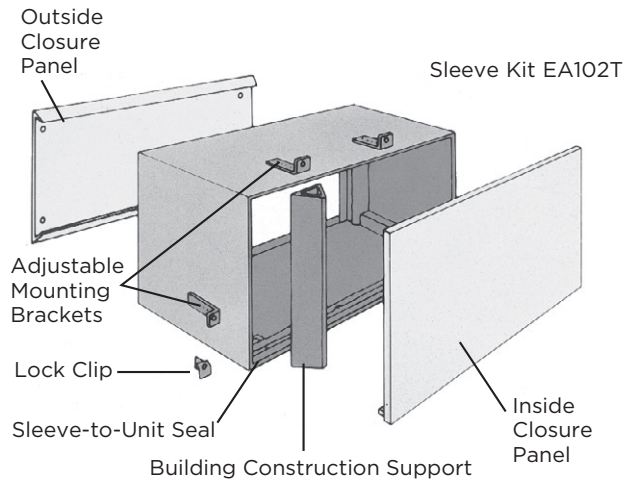

Performance	
BTU (Cool)	12,000
Dehumidification (Pints/Hour)	3.3
Cool Area (Sq. Ft.)	500
Energy Efficiency Ratio	9.4
Electrical	
Volts	115
Amps (Cool)	11.5
Watts (Cool)	1,270
Length of Power Cord	6'
Plug Type (NEMA)*	LCDI (A)
Features	
Electronic Controls	Ready-Select™ Controls
Fan Speeds (Cool/Fan)	3/3
Low Voltage Start-Up	Yes
Auto Cool Function	Yes
Energy Save	Yes
Sleep Mode	Yes
Filter Check	Yes
24 Hour On/Off Timer	Yes
Clean Air Ionizer	
Remote Control	Full-Function Remote T'Stat
Air CFM (High/Med/Low)	520/465/410
Air Direction Control	4-Way
Fresh Air/Exhaust Vent/Closed	No/No/Yes
Filter Type	Antimicrobial Mesh
Filter Access	Slide-Out
Slide-Out Chassis	
Cabinet Louvers	
Rear Grille	Yes
Window Mounting Kit	Universal Trim Kit
Optional Accessories	
Window Mount Kit	EA102T
Outside Grille	EA109T
Certifications	
Performance	AHAM
Specifications	
Refrigerant	R410a
Shipping Weight (Approx.)	82 Lbs.

*Plug Type (NEMA)
(A) 5-15P

NOTE: For planning purposes only. Always consult local and national electric codes. Refer to Product Installation Guide for detailed installation instructions on the web at frigidaire.com.

Product Dimensions	
A - Height	14-1/2"
B - Width	24"
C - Depth	20-1/2"
D - Max. Wall Thickness	18"

Wall Cutout Dimensions	
Height	15-1/4"
Width	25-1/2"

Accessories information available on the web at frigidaire.com

FRIGIDAIRE

USA • 10200 David Taylor Drive • Charlotte, NC 28262 • 1-800-FRIGIDAIRE • frigidaire.com
CANADA • 5855 Terry Fox Way • Mississauga, ON L5V 3E4 • 1-800-265-8352 • frigidaire.ca
FRA124HT1 07/10

© 2010 Electrolux Home Products, Inc.

Specifications subject to change.
Printed in the U.S.A.