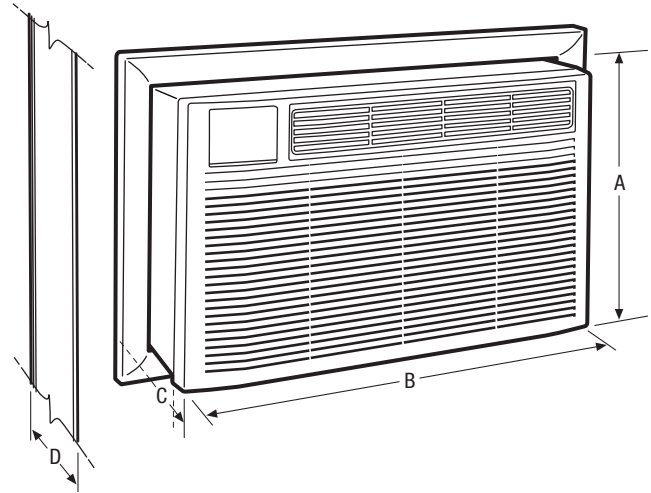

Performance	
BTU (Cool)	12,000
Dehumidification (Pints/Hour)	3.3
Cool Area (Sq. Ft.)	500
Energy Efficiency Ratio	9.4
Electrical	
Volts	115
Amps (Cool)	11.5
Watts (Cool)	1,270
Length of Power Cord	6'
Plug Type (NEMA)*	LCDI (A)
Features	
Electronic Controls	Ready-Select™ Controls
Fan Speeds (Cool/Fan)	3/3
Low Voltage Start-Up	Yes
Auto Cool Function	Yes
Energy Save	Yes
Sleep Mode	Yes
Filter Check	Yes
24 Hour On/Off Timer	Yes
Clean Air Ionizer	
Remote Control	Full-Function Remote T'Stat
Air CFM (High/Med/Low)	520/465/410
Air Direction Control	4-Way
Fresh Air/Exhaust Vent/Closed	No/No/Yes
Filter Type	Antimicrobial Mesh
Filter Access	Slide-Out
Slide-Out Chassis	
Cabinet Louvers	
Rear Grille	Yes
Window Mounting Kit	Universal Trim Kit
Optional Accessories	
Window Mount Kit	EA102T
Outside Grille	EA109T
Certifications	
Performance	AHAM
Specifications	
Refrigerant	R410a
Shipping Weight (Approx.)	82 Lbs.

*Plug Type (NEMA)
(A) 5-15P

NOTE: For planning purposes only. Always consult local and national electric codes. Refer to Product Installation Guide for detailed installation instructions on the web at frigidaire.com.

Product Dimensions	
A - Height	14-1/2"
B - Width	24"
C - Depth	20-1/2"
D - Max. Wall Thickness	18"

Wall Cutout Dimensions	
Height	15-1/4"
Width	25-1/2"

Accessories information available on the web at frigidaire.com

FRIGIDAIRE

USA • 10200 David Taylor Drive • Charlotte, NC 28262 • 1-800-FRIGIDAIRE • frigidaire.com
CANADA • 5855 Terry Fox Way • Mississauga, ON L5V 3E4 • 1-800-265-8352 • frigidaire.ca
FRA124HT1 07/10

© 2010 Electrolux Home Products, Inc.

Specifications subject to change.
Printed in the U.S.A.