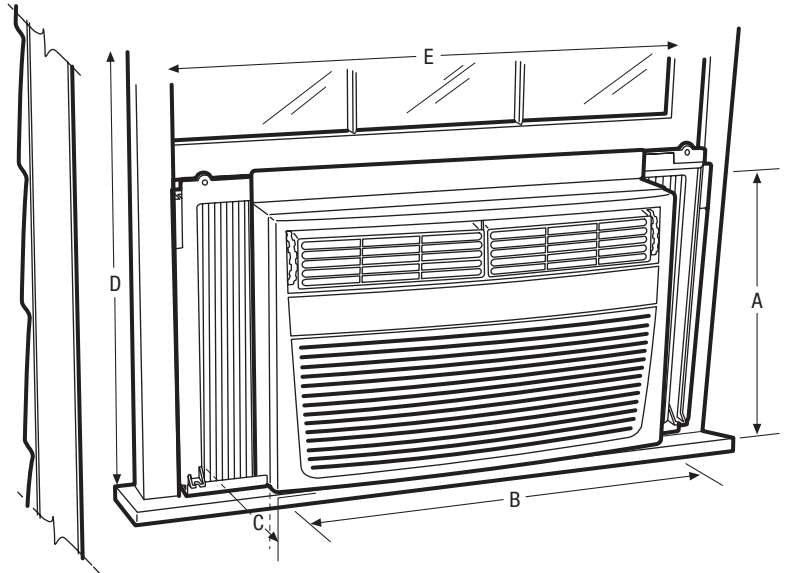

Performance	
BTU (Cool)	12,000
Dehumidification (Pints/Hour)	3.8
Cool Area (Sq. Ft.)	640
Energy Efficiency Ratio	9.8
Electrical	
Volts	115
Amps (Cool)	11.0
Watts (Cool)	1,220
Length of Power Cord (Min./Max.)	6' / 6.5'
Plug Type (NEMA)	LCDFI (5-15P)
Features	
Electronic Controls	Ready-Select® Controls
Fan Speeds (Cool/Fan)	3/3
Low Voltage Start-Up	Yes
Auto Cool Function	
Energy Save	
Sleep Mode	
Filter Check	
24-Hour On/Off Timer	Yes
Clean Air Ionizer	
Remote Control	
Air CFM (High/Med/Low)	264/242/202
Air Direction Control	8-Way
Fresh Air/Exhaust Vent/Closed	Yes/Yes/Yes
Filter Type	Antibacterial Mesh
Filter Access	Tilt-Out
Slide-Out Chassis	
Window Mounting Kit (Included)	Pleated Quick Mount
Warranty¹	Yes
Certifications	
Performance	AHAM
Specifications	
Refrigerant	R410a
Shipping Weight (Approx.)	74 Lbs.

¹Warranty 5 year sealed system/1 year full parts and labor.

NOTE: For planning purposes only. Always consult local and national electric codes. Refer to Product Installation Guide for detailed installation instructions on the web at frigidaire.com.

Product Dimensions	
A - Height	14-1/2"
B - Width	19"
C - Depth	19"

Window Dimensions	
D - Height (Min.)	15-1/2"
E - Width (Min./Max.)	23" / 36"

Accessories information available on the web at frigidaire.com

FRIGIDAIRE

USA • 10200 David Taylor Drive • Charlotte, NC 28262 • 1-800-FRIGIDAIRE • frigidaire.com
CANADA • 5855 Terry Fox Way • Mississauga, ON L5V 3E4 • 1-800-265-8352 • frigidaire.ca

FRA123BU1 11/11

© 2011 Electrolux Home Products, Inc.

Specifications subject to change.