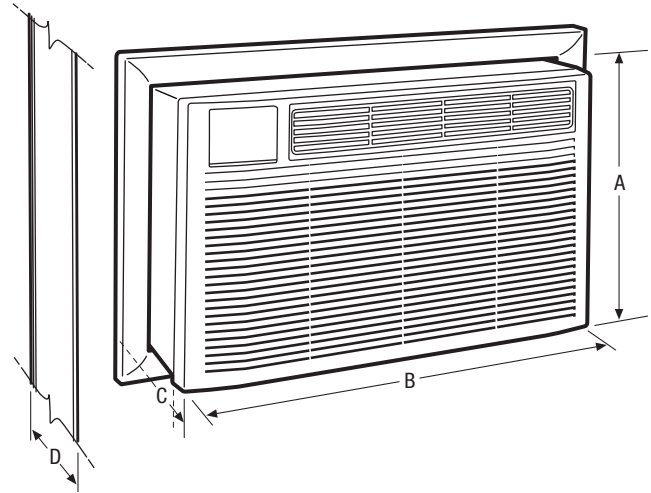

Product Dimensions

Height	14-1/2"
Width	24"
Depth	20-1/2"

More Easy-To-Use Features

Energy and Cost Savings

The unit operates at a low voltage – conserving energy and saving you money.

Multi-Speed Fan

Features three different fan speeds, for more cooling flexibility.

SpaceWise™ Adjustable Design

Optional Side Panels extend so you can adjust your unit to fit your window.

24 Hour On/Off Timer

ENERGY STAR®

Performance	BTUs
Cool	10,000/9,800

Performance	
BTU (Cool)	10,000 / 9,800
Dehumidification (Pints/Hour)	2.8
Cool Area (Sq. Ft.)	500
Energy Efficiency Ratio	9.4
Electrical	
Volts	230 / 208
Amps (Cool)	4.9 / 5.3
Watts (Cool)	1,060 / 1,045
Length of Power Cord	6'
Plug Type (NEMA)*	LC1D (B)
Features	
Electronic Controls	Ready-Select™ Controls
Fan Speeds (Cool / Fan)	3 / 3
Low Voltage Start-Up	Yes
Auto Cool Function	Yes
Energy Save	Yes
Sleep Mode	Yes
Filter Check	Yes
24 Hour On / Off Timer	Yes
Clean Air Ionizer	
Remote Control	Full-Function Remote T'Stat
Air CFM (High / Med / Low)	276 / 223 / 206
Air Direction Control	4-Way
Fresh Air / Exhaust Vent / Closed	No / No / Yes
Filter Type	Antimicrobial Mesh
Filter Access	Slide-Out
Slide-Out Chassis	
Cabinet Louvers	
Rear Grille	Yes
Window Mounting Kit	Universal Trim Kit
Optional Accessories	
Window Mount Kit	EA102T
Outside Grille	EA109T
Certifications	
ENERGY STAR®	Yes
Performance	AHAM
Specifications	
Refrigerant	R410a
Shipping Weight (Approx.)	77 Lbs.

Product Dimensions	
A - Height	14-1/2"
B - Width	24"
C - Depth	20-1/2"
D - Max. Wall Thickness	18"

Wall Cutout Dimensions	
Height	15-1/4"
Width	25-1/2"

Accessories information available on the web at frigidaire.com