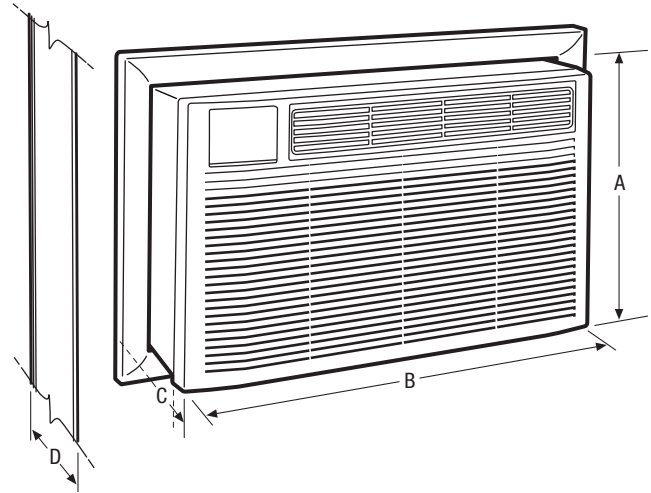

Product Dimensions

Height	14-1/2"
Width	24"
Depth	20-1/2"

More Easy-To-Use Features

Energy and Cost Savings

The unit operates at a low voltage – conserving energy and saving you money.

Multi-Speed Fan

Features three different fan speeds, for more cooling flexibility.

SpaceWise™ Adjustable Design

Optional Side Panels extend so you can adjust your unit to fit your window.

24 Hour On/Off Timer

ENERGY STAR®

Performance	BTUs
Cool	10,000

Performance	
BTU (Cool)	10,000
Dehumidification (Pints/Hour)	2.6
Cool Area (Sq. Ft.)	500
Energy Efficiency Ratio	9.4
Electrical	
Volts	115
Amps (Cool)	9.9
Watts (Cool)	1,065
Length of Power Cord	6'
Plug Type (NEMA)*	LC1D (A)
Features	
Electronic Controls	Ready-Select™ Controls
Fan Speeds (Cool/Fan)	3/3
Low Voltage Start-Up	Yes
Auto Cool Function	Yes
Energy Save	Yes
Sleep Mode	Yes
Filter Check	Yes
24 Hour On/Off Timer	Yes
Clean Air Ionizer	
Remote Control	Full-Function Remote T'Stat
Air CFM (High/Med/Low)	276/223/206
Air Direction Control	4-Way
Fresh Air/Exhaust Vent/Closed	No/No/Yes
Filter Type	Antimicrobial Mesh
Filter Access	Slide-Out
Slide-Out Chassis	
Cabinet Louvers	
Rear Grille	Yes
Window Mounting Kit	Universal Trim Kit
Optional Accessories	
Window Mount Kit	EA102T
Outside Grille	EA109T
Certifications	
ENERGY STAR®	Yes
Performance	AHAM
Specifications	
Refrigerant	R410a
Shipping Weight (Approx.)	77 Lbs.

Product Dimensions	
A - Height	14-1/2"
B - Width	24"
C - Depth	20-1/2"
D - Max. Wall Thickness	18"

Wall Cutout Dimensions	
Height	15-1/4"
Width	25-1/2"

Accessories information available on the web at frigidaire.com