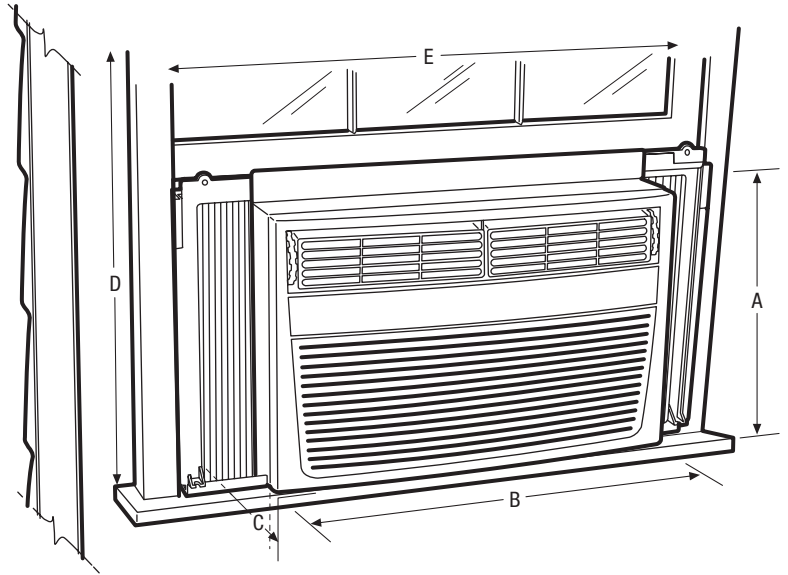

Performance	
BTU (Cool)	10,000
Dehumidification (Pints/Hour)	3.0
Cool Area (Sq. Ft.)	500
Energy Efficiency Ratio	10.8
Electrical	
Volts	115
Amps (Cool)	8.8
Watts (Cool)	925
Length of Power Cord (Min./Max.)	6' / 6.5'
Plug Type (NEMA)	LCDI (5-15P)
Features	
Electronic Controls	Ready-Select® Controls
Fan Speeds (Cool/Fan)	3/3
Low Voltage Start-Up	Yes
Auto Cool Function	
Energy Save	Yes
Sleep Mode	Yes
Filter Check	Yes
24-Hour On/Off Timer	Yes
Clean Air Ionizer	Yes
Remote Control	Full-Function Remote T'Stat
Air CFM (High/Med/Low)	290/260/231
Air Direction Control	8-Way
Fresh Air/Exhaust Vent/Closed	Yes/Yes/Yes
Filter Type	Antibacterial Mesh
Filter Access	Tilt-Out
Slide-Out Chassis	
Window Mounting Kit (Included)	Pleated Quick Mount
Warranty¹	Yes
Certifications	
ENERGY STAR®	Yes
Performance	AHAM
Specifications	
Refrigerant	R410a
Shipping Weight (Approx.)	69 Lbs.

¹Warranty 5 year sealed system/1 year full parts and labor.

NOTE: For planning purposes only. Always consult local and national electric codes. Refer to Product Installation Guide for detailed installation instructions on the web at frigidaire.com.

Product Dimensions	
A - Height	14-1/2"
B - Width	19"
C - Depth	19"

Window Dimensions	
D - Height (Min.)	15-1/2"
E - Width (Min./Max.)	23" / 36"

Accessories information available on the web at frigidaire.com

FRIGIDAIRE

USA • 10200 David Taylor Drive • Charlotte, NC 28262 • 1-800-FRIGIDAIRE • frigidaire.com
CANADA • 5855 Terry Fox Way • Mississauga, ON L5V 3E4 • 1-800-265-8352 • frigidaire.ca
FRA106BU1 11/11

© 2011 Electrolux Home Products, Inc.

Specifications subject to change.