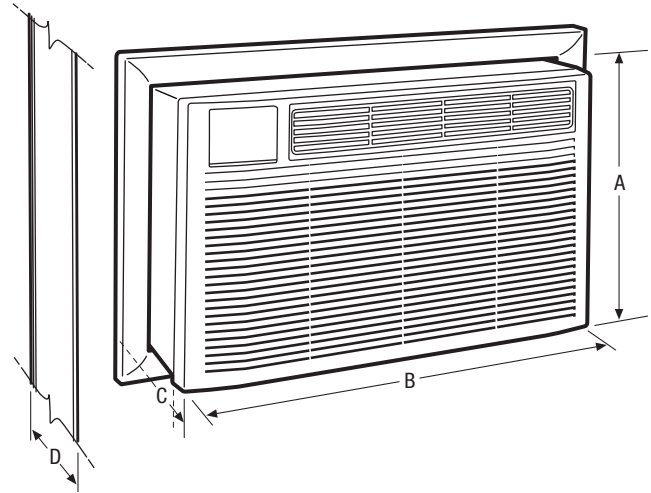

Product Dimensions

Height	14-1/2"
Width	24"
Depth	20-1/2"

More Easy-To-Use Features

Energy and Cost Savings

The unit operates at a low voltage – conserving energy and saving you money.

Multi-Speed Fan

Features three different fan speeds, for more cooling flexibility.

SpaceWise™ Adjustable Design

Optional Side Panels extend so you can adjust your unit to fit your window.

24 Hour On/Off Timer

ENERGY STAR®

Performance	BTUs
Cool	8,000

Performance	
BTU (Cool)	8,000
Dehumidification (Pints/Hour)	1.8
Cool Area (Sq. Ft.)	350
Energy Efficiency Ratio	9.4
Electrical	
Volts	115
Amps (Cool)	7.4
Watts (Cool)	850
Length of Power Cord	6'
Plug Type (NEMA)*	LC1D (A)
Features	
Electronic Controls	Ready-Select™ Controls
Fan Speeds (Cool/Fan)	3/3
Low Voltage Start-Up	Yes
Auto Cool Function	Yes
Energy Save	Yes
Sleep Mode	Yes
Filter Check	Yes
24 Hour On/Off Timer	Yes
Clean Air Ionizer	
Remote Control	Full-Function Remote T'Stat
Air CFM (High/Med/Low)	273/223/206
Air Direction Control	4-Way
Fresh Air/Exhaust Vent/Closed	No/No/Yes
Filter Type	Antimicrobial Mesh
Filter Access	Slide-Out
Slide-Out Chassis	
Cabinet Louvers	
Rear Grille	Yes
Window Mounting Kit	Universal Trim Kit
Optional Accessories	
Window Mount Kit	EA102T
Outside Grille	EA109T
Certifications	
ENERGY STAR®	Yes
Performance	AHAM
Specifications	
Refrigerant	R410a
Shipping Weight (Approx.)	69 Lbs.

Product Dimensions	
A - Height	14-1/2"
B - Width	24"
C - Depth	20-1/2"
D - Max. Wall Thickness	18"

Wall Cutout Dimensions	
Height	15-1/4"
Width	25-1/2"

Accessories information available on the web at frigidaire.com