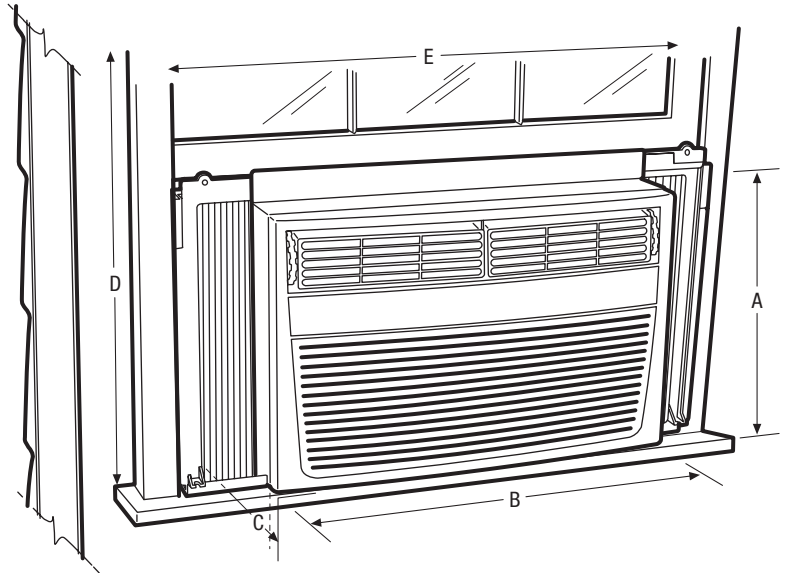

Performance	
BTU (Cool)	8,000
Dehumidification (Pints/Hour)	1.7
Cool Area (Sq. Ft.)	350
Energy Efficiency Ratio	10.8
Electrical	
Volts	115
Amps (Cool)	7.0
Watts (Cool)	740
Length of Power Cord (Min./Max.)	6' / 6.5'
Plug Type (NEMA)	LCDI (5-15P)
Features	
Electronic Controls	Ready-Select® Controls
Fan Speeds (Cool/Fan)	3/3
Low Voltage Start-Up	Yes
Auto Cool Function	Yes
Energy Save	Yes
Sleep Mode	Yes
Filter Check	Yes
24-Hour On/Off Timer	Yes
Clean Air Ionizer	Yes
Remote Control	Full-Function Remote T'Stat
Air CFM (High/Med/Low)	217/176/147
Air Direction Control	8-Way
Fresh Air/Exhaust Vent/Closed	No/No/Yes
Filter Type	Antibacterial Mesh
Filter Access	Tilt-Out
Slide-Out Chassis	
Window Mounting Kit (Included)	Pleated Quick Mount
Warranty¹	Yes
Certifications	
ENERGY STAR®	Yes
Performance	AHAM
Specifications	
Refrigerant	R410a
Shipping Weight (Approx.)	55 Lbs.

¹Warranty 5 year sealed system/1 year full parts and labor.

NOTE: For planning purposes only. Always consult local and national electric codes. Refer to Product Installation Guide for detailed installation instructions on the web at frigidaire.com.

Product Dimensions		Window Dimensions	
A - Height	13-2/5"	D - Height (Min.)	14"
B - Width	18-1/2"	E - Width (Min./Max.)	23" / 36"
C - Depth	15-1/2"		

Accessories information available on the web at frigidaire.com

FRIGIDAIRE

USA • 10200 David Taylor Drive • Charlotte, NC 28262 • 1-800-FRIGIDAIRE • frigidaire.com
CANADA • 5855 Terry Fox Way • Mississauga, ON L5V 3E4 • 1-800-265-8352 • frigidaire.ca

FRA086AT7 11/11

© 2011 Electrolux Home Products, Inc.

Specifications subject to change.