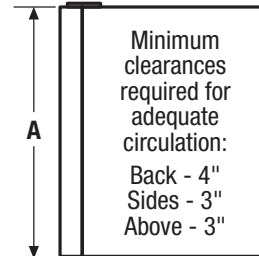

Compact Refrigerators

FFPH44M4L M/B

4.4 Cu. Ft.

Product Dimensions

A - Height	33-5/16"
B - Width	21-1/2"
C - Depth (Including Door)	21-7/8"
D - Depth with Door Opened 90°	41"

More Easy-To-Use Features

SpaceWise™ Countertop

Reversible Door-Swing Option

Door can be installed to open left or right based on your needs.

ENERGY STAR®

Available in:

Silver Mist (M)

Black (B)

Features	
Cubic Feet (Cu.Ft.)	4.4
Exterior	
Door Color	Silver Mist (M)/Black (B)
Cabinet Color	Black
Door Handle	Integrated
Door Stops	Yes
Reversible Door	Yes
Interior	
Lighting	Bright
Refrigerator Shelves	2 Spacewise™ Adjustable Glass
StoreMore™ Crisper Drawers	1 Clear
Door Bins	4 Half-Width Clear
Door Racks	1 Full-Width Clear
Tall Bottle Retainers	
Can Rack	
Freezer Racks	
Freezer Shelves	
Cabinet Liner	White
Certifications	
ENERGY STAR®	Yes
Specifications	
Total Capacity (Cu. Ft.)	4.4
Refrigerator Capacity (Cu. Ft.)	3.7
Freezer Capacity (Cu. Ft.)	0.7
Power Supply Connection Location	Right Bottom Rear
Voltage Rating	120V/60Hz/15 or 20A
Minimum Circuit Required (Amps)	15
Shipping Weight (Approx.)	71 Lbs.
Installation Type	Freestanding

Product Dimensions	
A - Height	33-5/16"
B - Width	21-1/2"
C - Depth (Incl. Door)	21-7/8"
D - Depth with Door Open 90°	41"

Accessories information available on the web at frigidaire.com