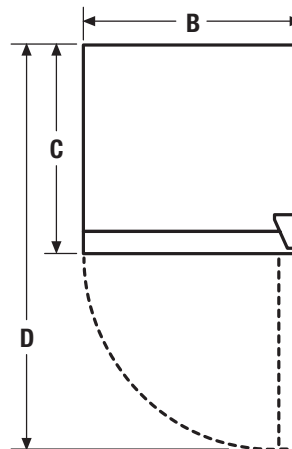

Reversible Door-Swing Option

Door can be installed to open left or right based on your needs.

ENERGY STAR®

Available in:

Silver Mist (M)

Black (B)

Features	
Cubic Feet (Cu.Ft.)	4.4
Exterior	
Door Color	Silver Mist (M)/Black (B)
Cabinet Color	Black
Door Handle	Integrated
Door Stops	Yes
Reversible Door	Yes
Interior	
Lighting	Bright
Refrigerator Shelves	2 Spacewise™ Adjustable Glass
StoreMore™ Crisper Drawers	1 Clear
Door Bins	4 Half-Width Clear
Door Racks	1 Full-Width Clear
Tall Bottle Retainers	
Can Rack	
Freezer Racks	
Freezer Shelves	
Cabinet Liner	White
Certifications	
ENERGY STAR®	Yes
Specifications	
Total Capacity (Cu. Ft.)	4.4
Refrigerator Capacity (Cu. Ft.)	3.7
Freezer Capacity (Cu. Ft.)	0.7
Power Supply Connection Location	Right Bottom Rear
Voltage Rating	120V/60Hz/15 or 20A
Minimum Circuit Required (Amps)	15
Shipping Weight (Approx.)	71 Lbs.
Installation Type	Freestanding

Product Dimensions	
A - Height	33-5/16"
B - Width	21-1/2"
C - Depth (Incl. Door)	21-7/8"
D - Depth with Door Open 90°	41"

Accessories information available on the web at frigidaire.com