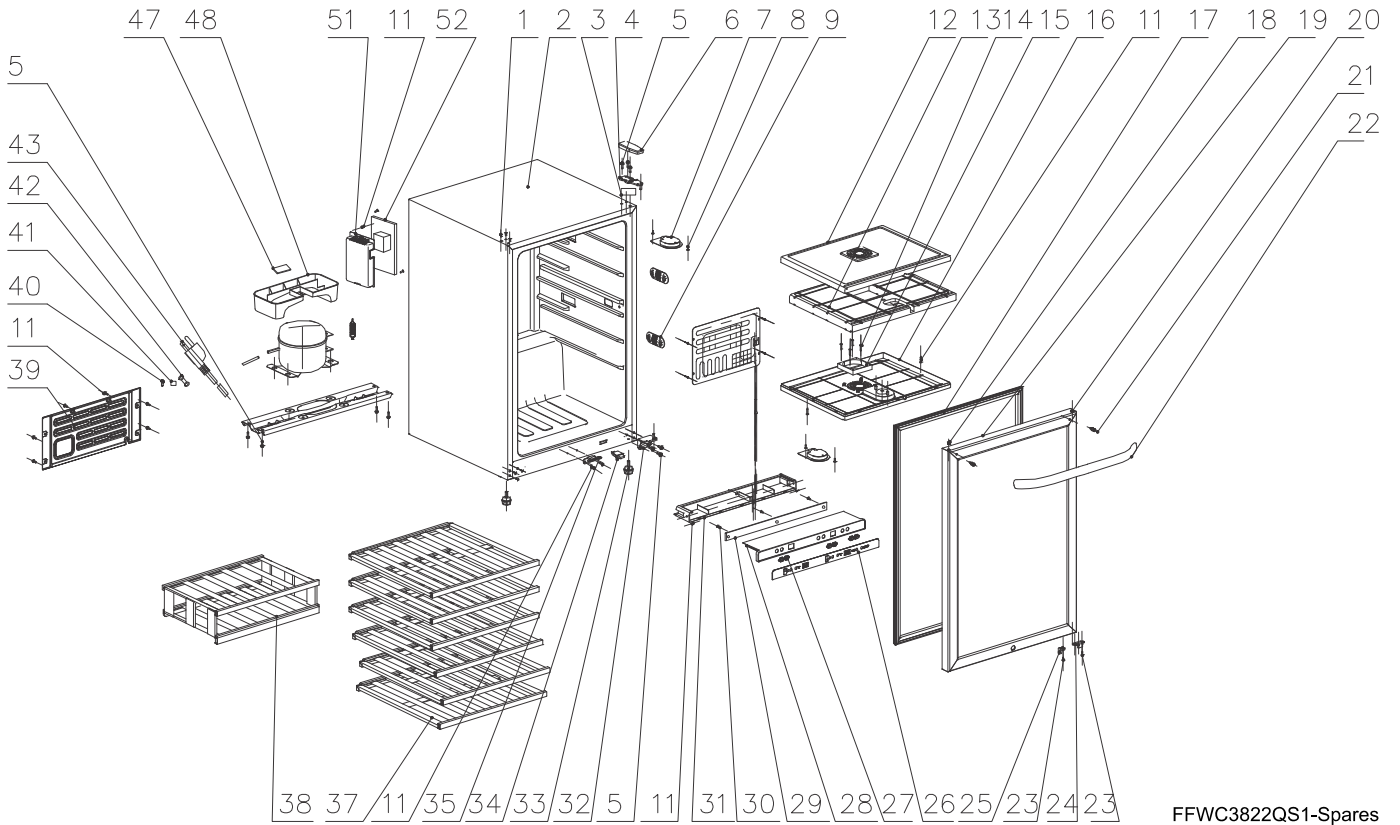

### RECOMMENDED SPARES

**RECOMMENDED SPARES**

*Model Index:* A FFWC38B2R (FFWC38B2RS1)  
 B FFWC38L2Q (FFWC38L2QS1)  
 C FFWC3822Q (FFWC3822QS1)

POS. NO	PART NO.		DESCRIPTION
2	5304479779	A B C	Plug, hinge hole, cabinet
3	5304479780	A B C	Washer, top hinge
4	5304479781	A B C	Hinge, top
5	5304480019	A B C	Screw, hinge, (6)
6	5304479782	A B C	Cover, top hinge
7 #	5304479803	A B C	Lamp Assembly, LED
8	5304479804	A B C	Screw, tapping, stainless steel
9	5304479805	A B C	Cover, temp sensor
9* #	5304479971	A B C	Thermistor, temp sensor
11	5304479807	A B C	Screw, tapping, stainless steel
12	5304479874	A B C	Panel, divider, top
13	5304479875	A B C	Divider, styrofoam
14	5304480020	A B C	Screw, tapping
15 #	5304479935	A B C	Fan
16	5304479876	A B C	Panel, divider, bottom
17	5304479808	A B C	Gasket, door
18	5304479809	A B C	Plug, door hole
19	5304479810	A B C	Door Assembly, glass
20	5304479789	A B C	Bushing, hinge
21	5304479811	A B C	Screw, shoulder, door handle
22	5304479812	A B C	Handle Assembly, door
23	5304479813	A B C	Screw, tapping, door
24	5304479790	A B C	Stop, door
25	5304479791	A B C	Bracket, door switch
26	5304479814	A B C	Control Panel, console
27	5304479936	A B C	Push Button
28	5304479815	A B C	Overlay, control board, cover
29 #	5304507019	A B C	PC Board, input, display
30	5304479817	A B C	Screw, tapping, (2)
31	5304479818	A B C	Base, display board
32	5304479792	A B C	Hinge, bottom
33	5304479819	A B C	Foot, leveling screw, cabinet
34	5304479794	A B C	Switch, lamp/light
35	5304479795	A B C	Latch, door
37	5304479820	A B C	Shelf, wine, wood
38	5304479821	A B C	Rack, removeable, bottom
39	5304479822	A B C	Cover, access, rear
40	5304480022	A B C	Screw, tapping
41	5304479823	A B C	Clamp, strain relief, power cord
42	5304479838	A B C	Sleeve, power cord
43 #	5304479824	A B C	Power Cord, electric
47	5304479828	A B C	Pad, thermal mastic
48	5304479799	A B C	Tray, drip pan
51	5304479835	A B C	Cover, control box
52 #	5304507018	A B C	PC Board, main